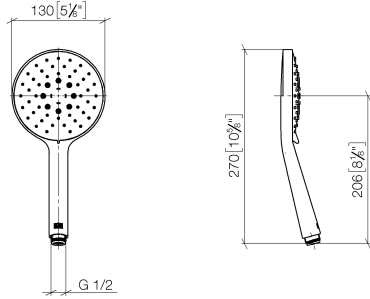

Hand shower - Brushed Dark Platinum

IMO

28 016 979

- Three or five settings: COMPACT RAIN, COMPACT SOFT FLOW, COMPACT AQUAPRESSURE FLOW, max. flow rate 15 l/min (at 3 bar)
- with anti-scale system
- spray head Ø 130 mm
- 1/2" connection
- WRAS 2009011

Intrinsic protection against back flow.

Fits: IMO, LULU, MADISON, MEM, TARA, CL.1, LISSÉ, VAIA, META, CYO

	Brushed Dark Platinum	28 016 979-99
	Chrome	28 016 979-00 0010
	Chrome	28 016 979-00
	Brushed Platinum	28 016 979-06 0010
	Brushed Platinum	28 016 979-06
	Platinum	28 016 979-08
	Platinum	28 016 979-08 0010
	Dark Chrome	28 016 979-19
	Dark Chrome	28 016 979-19 0010
	Light Gold	28 016 979-26
	Light Gold	28 016 979-26 0010
	Brushed Light Gold	28 016 979-27
	Brushed Light Gold	28 016 979-27 0010
	Brushed Durabronze (23kt Gold)	28 016 979-28
	Brushed Durabronze (23kt Gold)	28 016 979-28 0010
	Matte Black	28 016 979-33
	Matte Black	28 016 979-33 0010
	Brushed Bronze	28 016 979-42 0010
	Brushed Bronze	28 016 979-42
	Brushed Champagne (22kt Gold)	28 016 979-46 0010
	Brushed Champagne (22kt Gold)	28 016 979-46
	Champagne (22kt Gold)	28 016 979-47
	Champagne (22kt Gold)	28 016 979-47 0010
	Brushed Chrome	28 016 979-93
	Brushed Chrome	28 016 979-93 0010
	Brushed Dark Platinum	28 016 979-99 0010

Hand shower - Brushed Dark Platinum

IMO

28 016 979

28 016 979

mm [inches]

Flow rate chart

Codes & Standards

DIN 4109