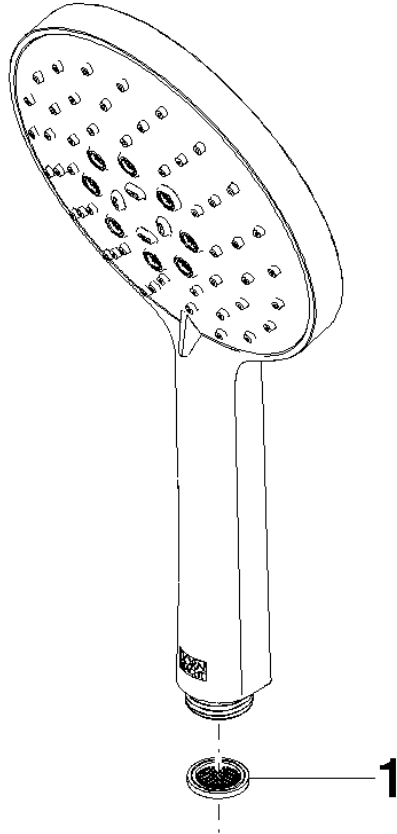

Hand shower - Brushed Dark Platinum

IMO

28 016 979

- Three or five settings: COMPACT RAIN, COMPACT SOFT FLOW, COMPACT AQUAPRESSURE FLOW, max. flow rate 15 l/min (at 3 bar)
- with anti-scale system
- spray head Ø 130 mm
- 1/2" connection
- WRAS 2009011

Hand shower - Brushed Dark Platinum

IMO

28 016 979

28 016 979

mm [inches]

Flow rate chart

Codes & Standards

DIN 4109

Certificates

WRAS_2009

LGA_29

DVGW_DW-
6517DN0

28 016 979

Product version from 4/1/2024

Parts for other
finishes can be found
here: [Chrome](#)

Hand shower - Brushed Dark Platinum