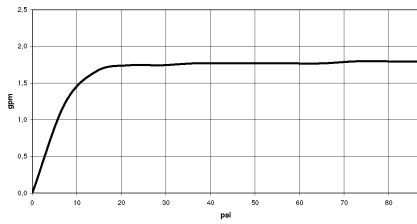

Hand shower FlowReduce - Brushed Dark Platinum

IMO

28 016 979

- Three or five settings: COMPACT RAIN, COMPACT SOFT FLOW, COMPACT AQUAPRESSURE FLOW, max. flow rate 6.8 l/min (at 3 bar)
- with anti-scale system
- spray head Ø 130 mm
- 1/2" connection
- This product can help a building meet the requirements of Green Building Rating Systems, e.g. LEED®, BREEAM®, DGNB

Hand shower FlowReduce - Brushed Dark Platinum

IMO

28 016 979

28 016 979

mm [inches]

Flow rate chart

Codes & Standards

ASME A112.18.1