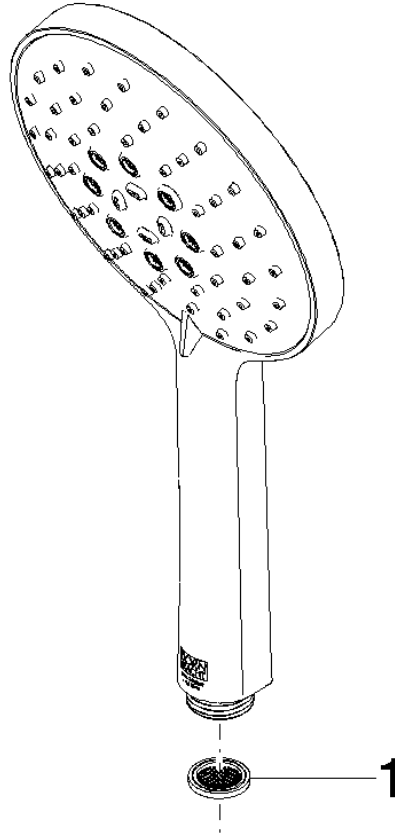

Hand shower FlowReduce - Brushed Dark Platinum

IMO

28 016 979

- Three or five settings: COMPACT RAIN, COMPACT SOFT FLOW, COMPACT AQUAPRESSURE FLOW, max. flow rate 6.8 l/min (at 3 bar)
- with anti-scale system
- spray head Ø 130 mm
- 1/2" connection
- This product can help a building meet the requirements of Green Building Rating Systems, e.g. LEED®, BREEAM®, DGNB

Hand shower FlowReduce - Brushed Dark Platinum

IMO

28 016 979

28 016 979

mm [inches]

Flow rate chart

Codes & Standards

ASME A112.18.1

Certificates

IAPMO_4976

LGA_29

DVGW_DW-
6517DN0

28 016 979

Product version from 4/1/2024

Parts for other
finishes can be found
here: [Chrome](#)

Hand shower FlowReduce - Brushed Dark Platinum