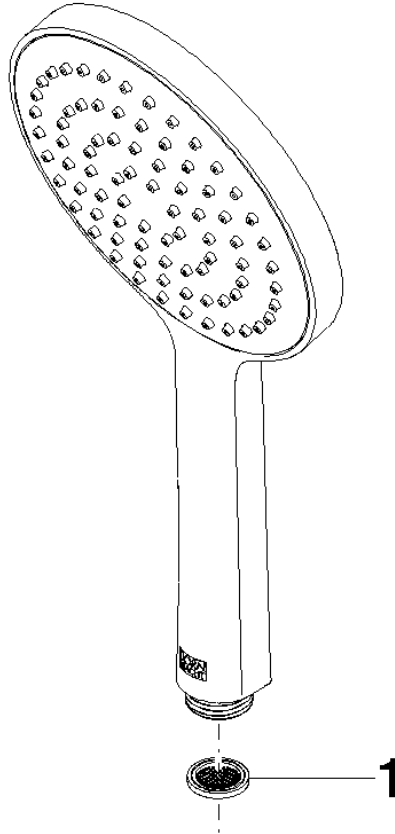

Hand shower - Brushed Platinum

IMO

28 017 979

- COMPACT RAIN, max. flow rate 15 l/min (at 3 bar)
- with anti-scale system
- spray head Ø 130 mm
- 1/2" connection
- WRAS 2009011

Intrinsic protection against back flow.

Fits: IMO, LULU, MADISON, MEM, TARA,
CL.1, LISSÉ, VAIA, META, CYO

	Brushed Platinum	28 017 979-06
	Chrome	28 017 979-00 0010
	Chrome	28 017 979-00
	Brushed Platinum	28 017 979-06 0010
	Platinum	28 017 979-08 0010
	Platinum	28 017 979-08
	Dark Chrome	28 017 979-19
	Dark Chrome	28 017 979-19 0010
	Light Gold	28 017 979-26 0010
	Light Gold	28 017 979-26
	Brushed Light Gold	28 017 979-27 0010
	Brushed Light Gold	28 017 979-27
	Brushed Durabross (23kt Gold)	28 017 979-28
	Brushed Durabross (23kt Gold)	28 017 979-28 0010
	Matte Black	28 017 979-33 0010
	Matte Black	28 017 979-33
	Brushed Bronze	28 017 979-42 0010
	Brushed Bronze	28 017 979-42
	Brushed Champagne (22kt Gold)	28 017 979-46 0010
	Brushed Champagne (22kt Gold)	28 017 979-46
	Champagne (22kt Gold)	28 017 979-47
	Champagne (22kt Gold)	28 017 979-47 0010
	Brushed Chrome	28 017 979-93
	Brushed Chrome	28 017 979-93 0010
	Brushed Dark Platinum	28 017 979-99
	Brushed Dark Platinum	28 017 979-99 0010

Hand shower - Brushed Platinum

IMO

28 017 979

28 017 979

mm [inches]

Flow rate chart

Codes & Standards

DIN 4109

Certificates

WRAS_2009

DVGW_DW-
6517DN0

LGA_29

28 017 979

Product version from 4/1/2024

Parts for other
finishes can be found
here: [Chrome](#)

Hand shower - Brushed Platinum