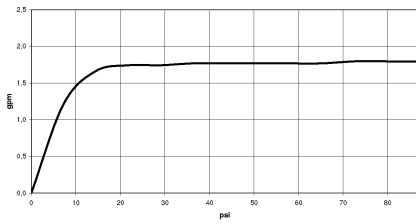

Hand shower FlowReduce - Brushed Platinum

IMO

28 017 979

- COMPACT RAIN, max. flow rate 6.8 l/min (at 3 bar)
- with anti-scale system
- spray head Ø 130 mm
- 1/2" connection
- This product can help a building meet the requirements of Green Building Rating Systems, e.g. LEED®, BREEAM®, DGNB

Hand shower FlowReduce - Brushed Platinum

IMO

28 017 979

28 017 979

mm [inches]

Flow rate chart

Codes & Standards

ASME A112.18.1