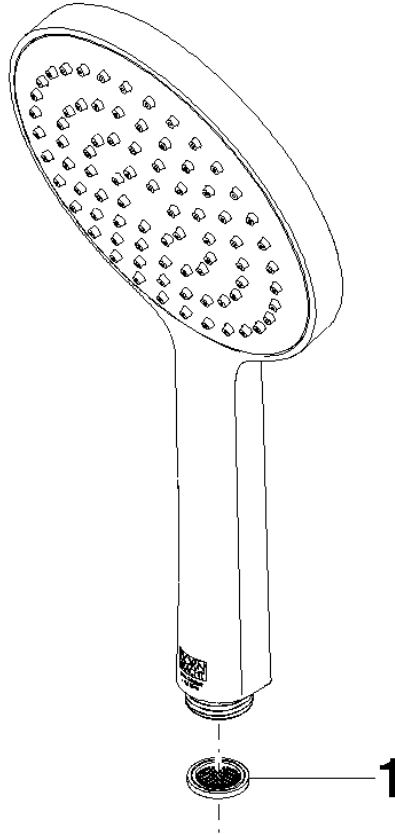

Hand shower FlowReduce - Brushed Platinum

IMO

28 017 979

- COMPACT RAIN, max. flow rate 6.8 l/min (at 3 bar)
- with anti-scale system
- spray head Ø 130 mm
- 1/2" connection
- This product can help a building meet the requirements of Green Building Rating Systems, e.g. LEED®, BREEAM®, DGNB

Intrinsic protection against back flow.

Fits: IMO, LULU, MADISON, MEM, TARA, CL.1, LISSÉ, VAIA, META, CYO

	Brushed Platinum	28 017 979-06 0010
	Chrome	28 017 979-00 0010
	Chrome	28 017 979-00
	Brushed Platinum	28 017 979-06
	Platinum	28 017 979-08 0010
	Platinum	28 017 979-08
	Dark Chrome	28 017 979-19
	Dark Chrome	28 017 979-19 0010
	Light Gold	28 017 979-26 0010
	Light Gold	28 017 979-26
	Brushed Light Gold	28 017 979-27 0010
	Brushed Light Gold	28 017 979-27
	Brushed Durabronze (23kt Gold)	28 017 979-28
	Brushed Durabronze (23kt Gold)	28 017 979-28 0010
	Matte Black	28 017 979-33 0010
	Matte Black	28 017 979-33
	Brushed Bronze	28 017 979-42 0010
	Brushed Bronze	28 017 979-42
	Brushed Champagne (22kt Gold)	28 017 979-46 0010
	Brushed Champagne (22kt Gold)	28 017 979-46
	Champagne (22kt Gold)	28 017 979-47
	Champagne (22kt Gold)	28 017 979-47 0010
	Brushed Chrome	28 017 979-93
	Brushed Chrome	28 017 979-93 0010
	Brushed Dark Platinum	28 017 979-99
	Brushed Dark Platinum	28 017 979-99 0010

Hand shower FlowReduce - Brushed Platinum

IMO

28 017 979

28 017 979

mm [inches]

Flow rate chart

Codes & Standards

ASME A112.18.1

Certificates

IAPMO_4976

DVGW_DW-
6517DN0

LGA_29

28 017 979

Product version from 10/1/2023

Parts for other
finishes can be found
here: [Chrome](#)

Hand shower FlowReduce - Brushed Platinum