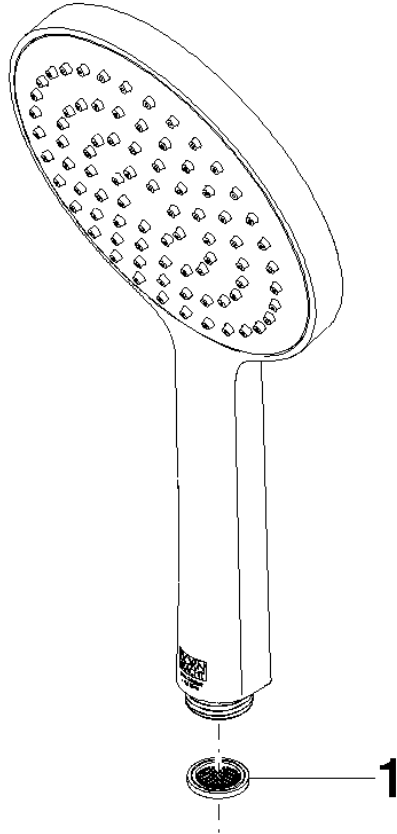

## Hand shower FlowReduce - Platinum

IMO

28 017 979

- COMPACT RAIN, max. flow rate 6.8 l/min (at 3 bar)
- with anti-scale system
- spray head Ø 130 mm
- 1/2" connection
- This product can help a building meet the requirements of Green Building Rating Systems, e.g. LEED®, BREEAM®, DGNB

## Hand shower FlowReduce - Platinum

---

IMO

28 017 979

28 017 979

mm [inches]

**Flow rate chart**

**Codes & Standards**

## Hand shower FlowReduce - Platinum

IMO

28 017 979

# Hand shower FlowReduce - Platinum

IMO

28 017 979