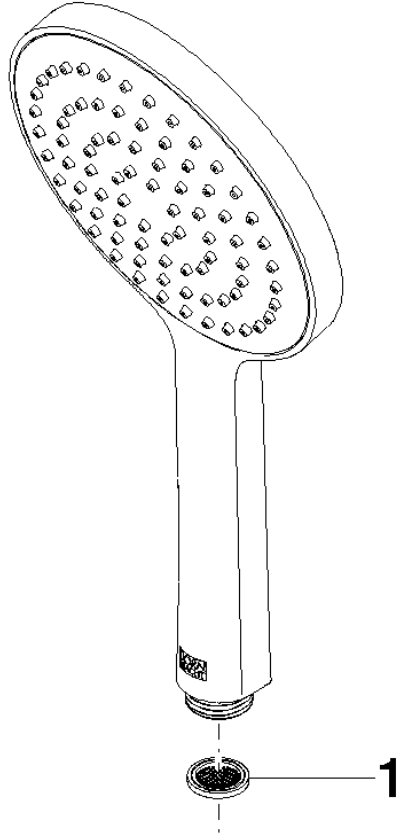

**Hand shower - Dark Chrome**

IMO

28 017 979

- COMPACT RAIN, max. flow rate 15 l/min (at 3 bar)
- with anti-scale system
- spray head Ø 130 mm
- 1/2" connection
- WRAS 2009011

Intrinsic protection against back flow.

## Hand shower - Dark Chrome

---

IMO

28 017 979

28 017 979

mm [inches]

Flow rate chart

Codes & Standards

### Certificates

---

DVGW\_DW-  
6517DN0

LGA\_29

28 017 979

Parts for other  
finishes can be found  
here: [Chrome](#)

## Hand shower - Dark Chrome

IMO

28 017 979