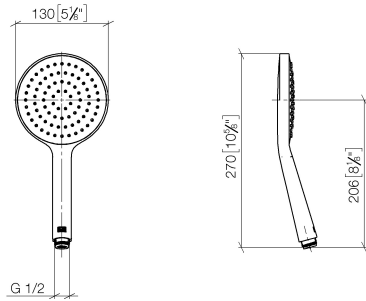

**Hand shower - Dark Chrome**

IMO

28 017 979

- COMPACT RAIN, max. flow rate 15 l/min (at 3 bar)
- with anti-scale system
- spray head Ø 130 mm
- 1/2" connection
- WRAS 2009011

Intrinsic protection against back flow.

Fits: IMO, LULU, MADISON, MEM, TARA,  
CL.1, LISSÉ, VAIA, META, CYO

	Dark Chrome	28 017 979-19
	Chrome	28 017 979-00 0010
	Chrome	28 017 979-00
	Brushed Platinum	28 017 979-06 0010
	Brushed Platinum	28 017 979-06
	Platinum	28 017 979-08 0010
	Platinum	28 017 979-08
	Dark Chrome	28 017 979-19 0010
	Light Gold	28 017 979-26 0010
	Light Gold	28 017 979-26
	Brushed Light Gold	28 017 979-27 0010
	Brushed Light Gold	28 017 979-27
	Brushed Durabross (23kt Gold)	28 017 979-28
	Brushed Durabross (23kt Gold)	28 017 979-28 0010
	Matte Black	28 017 979-33 0010
	Matte Black	28 017 979-33
	Brushed Bronze	28 017 979-42 0010
	Brushed Bronze	28 017 979-42
	Brushed Champagne (22kt Gold)	28 017 979-46 0010
	Brushed Champagne (22kt Gold)	28 017 979-46
	Champagne (22kt Gold)	28 017 979-47
	Champagne (22kt Gold)	28 017 979-47 0010
	Brushed Chrome	28 017 979-93
	Brushed Chrome	28 017 979-93 0010
	Brushed Dark Platinum	28 017 979-99
	Brushed Dark Platinum	28 017 979-99 0010

## Hand shower - Dark Chrome

---

IMO

28 017 979

28 017 979

mm [inches]

Flow rate chart

Codes & Standards