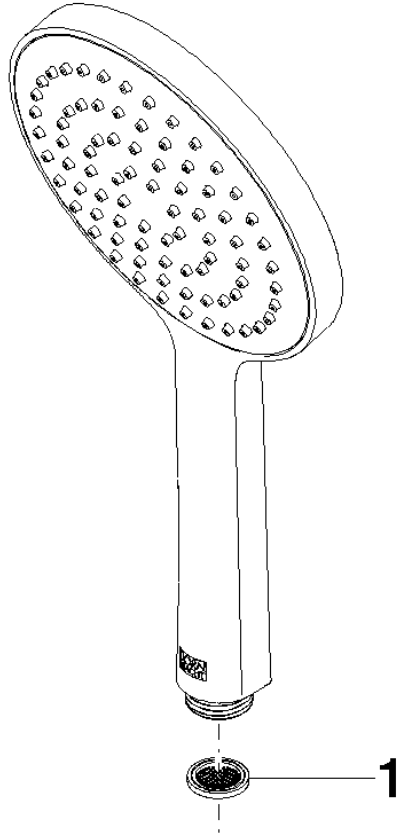

**Hand shower - Light Gold**

IMO

28 017 979

- COMPACT RAIN, max. flow rate 15 l/min (at 3 bar)
- with anti-scale system
- spray head Ø 130 mm
- 1/2" connection
- WRAS 2009011

Intrinsic protection against back flow.

## Hand shower - Light Gold

---

IMO

28 017 979

28 017 979

mm [inches]

Flow rate chart

Codes & Standards

### Certificates

---

LGA\_29

28 017 979

**Product version from 4/1/2024**

Parts for other  
finishes can be found  
here: [Chrome](#)

## Hand shower - Light Gold

IMO

28 017 979