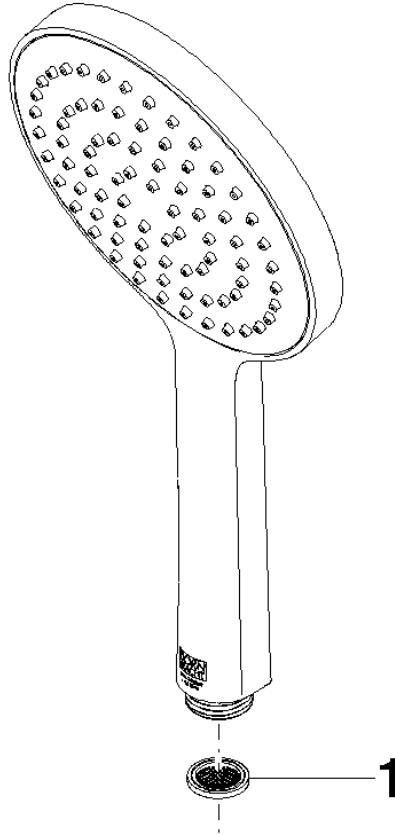

Hand shower FlowReduce - Brushed Light Gold

28 017 979

- COMPACT RAIN, max. flow rate 6.8 l/min (at 3 bar)
- with anti-scale system
- spray head Ø 130 mm
- 1/2" connection
- This product can help a building meet the requirements of Green Building Rating Systems, e.g. LEED®, BREEAM®, DGNB

Hand shower FlowReduce - Brushed Light Gold

IMO

28 017 979

28 017 979

mm [inches]

Flow rate chart

Codes & Standards

DIN 4109

ISO 3822

Ü-Zeichen

Hand shower FlowReduce - Brushed Light Gold

IMO

28 017 979

Certificates

LGA_29

28 017 979

Product version from 10/1/2023

Parts for other
finishes can be found
here: [Chrome](#)

Hand shower FlowReduce - Brushed Light Gold

IMO

28 017 979

Spare parts list

Product version from 10/1/2023

No.	Item Number	Name	Quantity used	Delivery time
	09 23 01 039 90	sieve	1	2