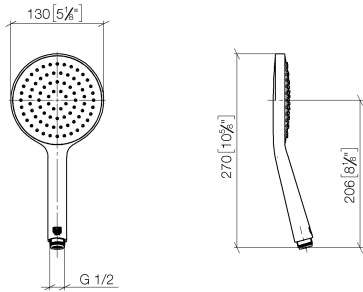

Hand shower FlowReduce - Brushed Light Gold

28 017 979

- COMPACT RAIN, max. flow rate 6.8 l/min (at 3 bar)
- with anti-scale system
- spray head Ø 130 mm
- 1/2" connection
- This product can help a building meet the requirements of Green Building Rating Systems, e.g. LEED®, BREEAM®, DGNB

Intrinsic protection against back flow.

Fits: IMO, LULU, MADISON, MEM, TARA, CL.1, LISSÉ, VAIA, META, CYO

	Brushed Light Gold	28 017 979-27 0010
	Chrome	28 017 979-00 0010
	Chrome	28 017 979-00
	Brushed Platinum	28 017 979-06 0010
	Brushed Platinum	28 017 979-06
	Platinum	28 017 979-08 0010
	Platinum	28 017 979-08
	Dark Chrome	28 017 979-19
	Dark Chrome	28 017 979-19 0010
	Light Gold	28 017 979-26 0010
	Light Gold	28 017 979-26
	Brushed Light Gold	28 017 979-27
	Brushed Durabrass (23kt Gold)	28 017 979-28
	Brushed Durabrass (23kt Gold)	28 017 979-28 0010
	Matte Black	28 017 979-33 0010
	Matte Black	28 017 979-33
	Brushed Bronze	28 017 979-42 0010
	Brushed Bronze	28 017 979-42
	Brushed Champagne (22kt Gold)	28 017 979-46 0010
	Brushed Champagne (22kt Gold)	28 017 979-46
	Champagne (22kt Gold)	28 017 979-47
	Champagne (22kt Gold)	28 017 979-47 0010
	Brushed Chrome	28 017 979-93
	Brushed Chrome	28 017 979-93 0010
	Brushed Dark Platinum	28 017 979-99
	Brushed Dark Platinum	28 017 979-99 0010

Hand shower FlowReduce - Brushed Light Gold

IMO

28 017 979

28 017 979

mm [inches]

Flow rate chart

Codes & Standards

DIN 4109