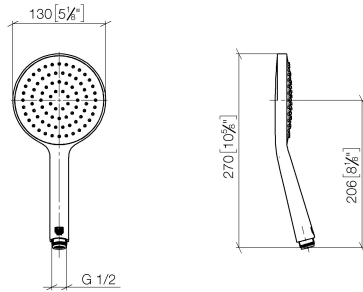

Hand shower FlowReduce - Brushed Durabronz (23kt Gold)

IMO

28 017 979

- COMPACT RAIN, max. flow rate 6.8 l/min (at 3 bar)
- with anti-scale system
- spray head Ø 130 mm
- 1/2" connection
- This product can help a building meet the requirements of Green Building Rating Systems, e.g. LEED®, BREEAM®, DGNB

Intrinsic protection against back flow.

Fits: IMO, LULU, MADISON, MEM, TARA, CL.1, LISSÉ, VAIA, META, CYO

	Brushed Durabronz (23kt Gold)	28 017 979-28 0010
	Chrome	28 017 979-00 0010
	Chrome	28 017 979-00
	Brushed Platinum	28 017 979-06 0010
	Brushed Platinum	28 017 979-06
	Platinum	28 017 979-08 0010
	Platinum	28 017 979-08
	Dark Chrome	28 017 979-19
	Dark Chrome	28 017 979-19 0010
	Light Gold	28 017 979-26 0010
	Light Gold	28 017 979-26
	Brushed Light Gold	28 017 979-27 0010
	Brushed Light Gold	28 017 979-27
	Brushed Durabronz (23kt Gold)	28 017 979-28
	Matte Black	28 017 979-33 0010
	Matte Black	28 017 979-33
	Brushed Bronze	28 017 979-42 0010
	Brushed Bronze	28 017 979-42
	Brushed Champagne (22kt Gold)	28 017 979-46 0010
	Brushed Champagne (22kt Gold)	28 017 979-46
	Champagne (22kt Gold)	28 017 979-47
	Champagne (22kt Gold)	28 017 979-47 0010
	Brushed Chrome	28 017 979-93
	Brushed Chrome	28 017 979-93 0010
	Brushed Dark Platinum	28 017 979-99
	Brushed Dark Platinum	28 017 979-99 0010

Hand shower FlowReduce - Brushed Durabronz (23kt Gold)

IMO

28 017 979

28 017 979

mm [inches]

Flow rate chart

Codes & Standards

DIN 4109