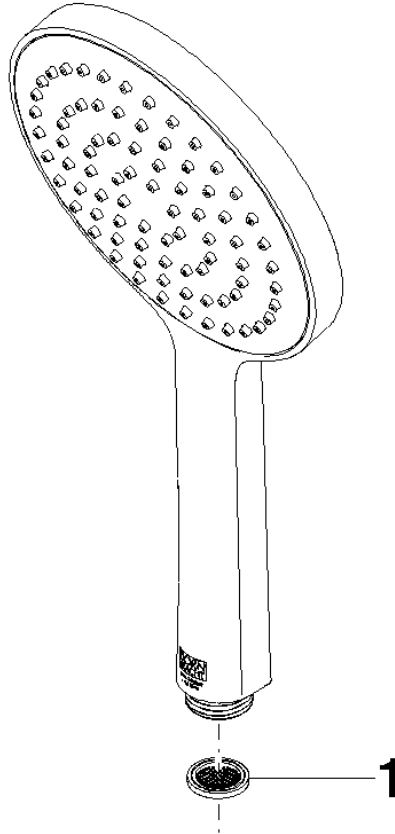

Hand shower FlowReduce - Brushed Durabronz (23kt Gold)

IMO

28 017 979

- COMPACT RAIN, max. flow rate 6.8 l/min (at 3 bar)
- with anti-scale system
- spray head Ø 130 mm
- 1/2" connection
- This product can help a building meet the requirements of Green Building Rating Systems, e.g. LEED®, BREEAM®, DGNB

Hand shower FlowReduce - Brushed Durabronz (23kt Gold)

IMO

28 017 979

28 017 979

mm [inches]

Flow rate chart

Codes & Standards

DIN 4109

EN 1112

ISO 3822

Ü-Zeichen

Hand shower FlowReduce - Brushed Durabronz (23kt Gold)

IMO

28 017 979

Certificates

DVGW_DW-
6517DN0

LGA_29

28 017 979

Product version from 10/1/2023

Parts for other
finishes can be found
here: [Chrome](#)

Hand shower FlowReduce - Brushed Durabronz (23kt Gold)

IMO

28 017 979

Spare parts list