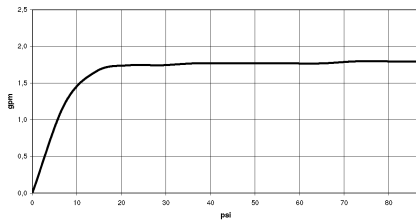

Hand shower FlowReduce - Brushed Durabronz (23kt Gold)

IMO

28 017 979

- COMPACT RAIN, max. flow rate 6.8 l/min (at 3 bar)
- with anti-scale system
- spray head Ø 130 mm
- 1/2" connection
- This product can help a building meet the requirements of Green Building Rating Systems, e.g. LEED®, BREEAM®, DGNB

Hand shower FlowReduce - Brushed Durabronz (23kt Gold)

IMO

28 017 979

28 017 979

mm [inches]

Flow rate chart

Codes & Standards

DIN 4109