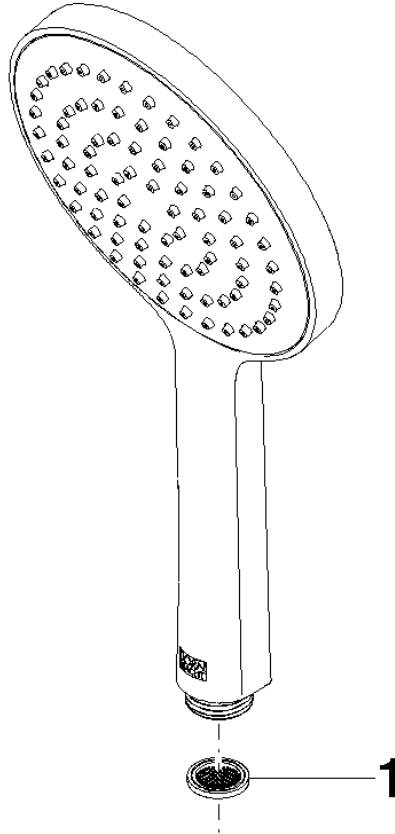

**Hand shower - Matte Black**

IMO

28 017 979

- COMPACT RAIN, max. flow rate 15 l/min (at 3 bar)
- with anti-scale system
- spray head Ø 130 mm
- 1/2" connection
- WRAS 2009011

Intrinsic protection against back flow.

### Certificates

WRAS\_2009

DVGW\_DW-  
6517DN0

LGA\_29

28 017 979

**Product version from 4/1/2024**

Parts for other  
finishes can be found  
here: [Chrome](#)