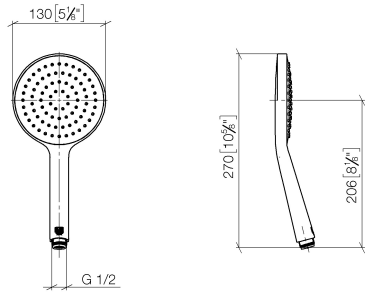

**Hand shower FlowReduce - Matte Black**

28 017 979

- COMPACT RAIN, max. flow rate 6.8 l/min (at 3 bar)
- with anti-scale system
- spray head Ø 130 mm
- 1/2" connection
- This product can help a building meet the requirements of Green Building Rating Systems, e.g. LEED®, BREEAM®, DGNB

Intrinsic protection against back flow.

Fits: IMO, LULU, MADISON, MEM, TARA, CL.1, LISSÉ, VAIA, META, CYO

	Matte Black	28 017 979-33 0010
	Chrome	28 017 979-00 0010
	Chrome	28 017 979-00
	Brushed Platinum	28 017 979-06 0010
	Brushed Platinum	28 017 979-06
	Platinum	28 017 979-08 0010
	Platinum	28 017 979-08
	Dark Chrome	28 017 979-19
	Dark Chrome	28 017 979-19 0010
	Light Gold	28 017 979-26 0010
	Light Gold	28 017 979-26
	Brushed Light Gold	28 017 979-27 0010
	Brushed Light Gold	28 017 979-27
	Brushed Durabronze (23kt Gold)	28 017 979-28
	Brushed Durabronze (23kt Gold)	28 017 979-28 0010
	Matte Black	28 017 979-33
	Brushed Bronze	28 017 979-42 0010
	Brushed Bronze	28 017 979-42
	Brushed Champagne (22kt Gold)	28 017 979-46 0010
	Brushed Champagne (22kt Gold)	28 017 979-46
	Champagne (22kt Gold)	28 017 979-47
	Champagne (22kt Gold)	28 017 979-47 0010
	Brushed Chrome	28 017 979-93
	Brushed Chrome	28 017 979-93 0010
	Brushed Dark Platinum	28 017 979-99
	Brushed Dark Platinum	28 017 979-99 0010

## Hand shower FlowReduce - Matte Black

---

IMO

28 017 979

28 017 979

mm [inches]

**Flow rate chart**

**Codes & Standards**