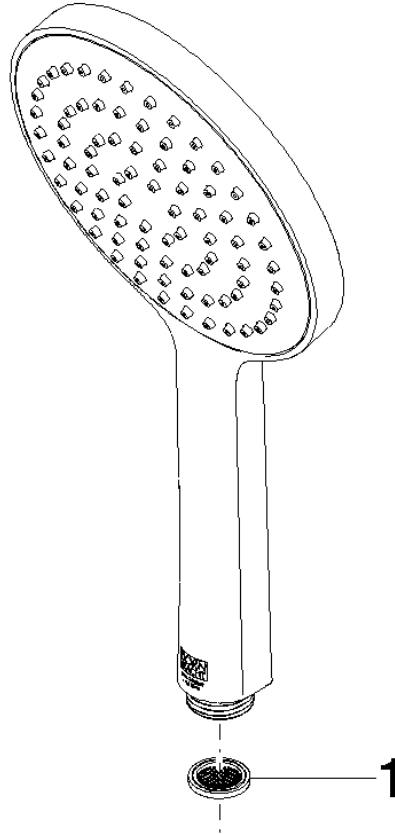

**Hand shower FlowReduce - Matte Black**

28 017 979

- COMPACT RAIN, max. flow rate 6.8 l/min (at 3 bar)
- with anti-scale system
- spray head Ø 130 mm
- 1/2" connection
- This product can help a building meet the requirements of Green Building Rating Systems, e.g. LEED®, BREEAM®, DGNB

## Hand shower FlowReduce - Matte Black

---

IMO

28 017 979

28 017 979

mm [inches]

**Flow rate chart**

**Codes & Standards**

## Hand shower FlowReduce - Matte Black

IMO

28 017 979

# Hand shower FlowReduce - Matte Black

IMO

28 017 979