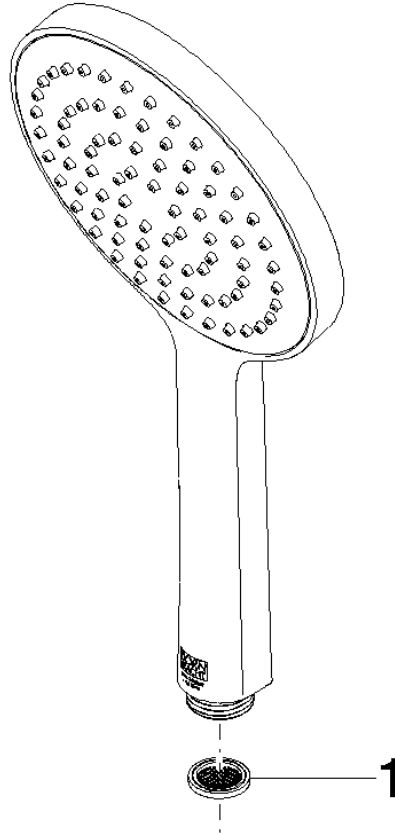

Hand shower FlowReduce - Brushed Bronze

IMO

28 017 979

- COMPACT RAIN, max. flow rate 6.8 l/min (at 3 bar)
- with anti-scale system
- spray head Ø 130 mm
- 1/2" connection
- This product can help a building meet the requirements of Green Building Rating Systems, e.g. LEED®, BREEAM®, DGNB

Hand shower FlowReduce - Brushed Bronze

IMO

28 017 979

28 017 979

mm [inches]

Flow rate chart

Codes & Standards

DIN 4109

ISO 3822

Ü-Zeichen

Hand shower FlowReduce - Brushed Bronze

IMO

28 017 979

Certificates

LGA_29

28 017 979

Product version from 10/1/2023

Parts for other
finishes can be found
here: [Chrome](#)

Hand shower FlowReduce - Brushed Bronze

IMO

28 017 979

Spare parts list

Product version from 10/1/2023

No.	Item Number	Name	Quantity used	Delivery time
	09 23 01 039 90	sieve	1	2