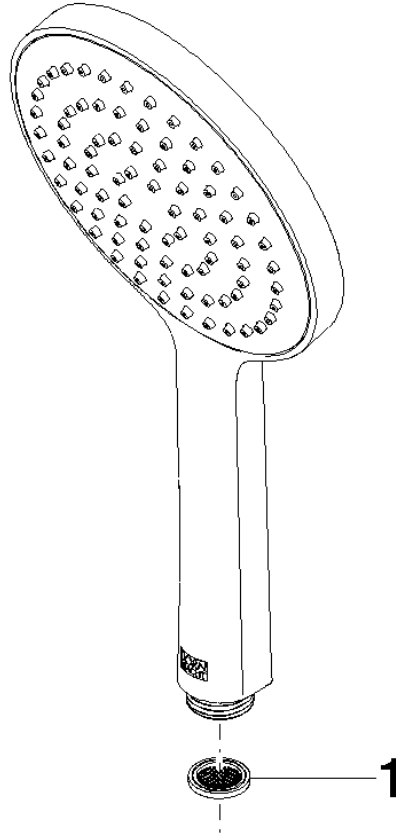

**Hand shower - Brushed Champagne (22kt Gold)**

28 017 979

- COMPACT RAIN, max. flow rate 15 l/min (at 3 bar)
- with anti-scale system
- spray head Ø 130 mm
- 1/2" connection
- WRAS 2009011

Intrinsic protection against back flow.

## Hand shower - Brushed Champagne (22kt Gold)

---

IMO

28 017 979

28 017 979

mm [inches]

Flow rate chart

Codes & Standards

### Certificates

---

DVGW\_DW-  
6517DN0

LGA\_29

28 017 979

**Product version from 4/1/2024**

Parts for other  
finishes can be found  
here: [Chrome](#)