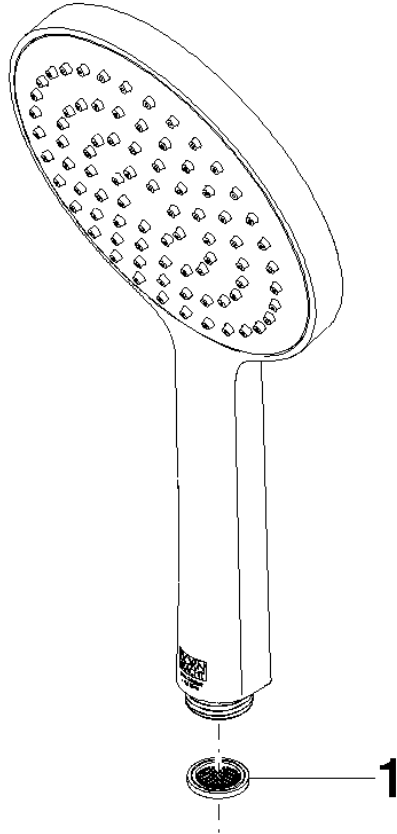

**Hand shower FlowReduce - Brushed Champagne (22kt Gold)**

IMO

28 017 979

- COMPACT RAIN, max. flow rate 6.8 l/min (at 3 bar)
- with anti-scale system
- spray head Ø 130 mm
- 1/2" connection
- This product can help a building meet the requirements of Green Building Rating Systems, e.g. LEED®, BREEAM®, DGNB

## Hand shower FlowReduce - Brushed Champagne (22kt Gold)

---

IMO

28 017 979

28 017 979

mm [inches]

Flow rate chart

Codes & Standards

# Hand shower FlowReduce - Brushed Champagne (22kt Gold)

---

IMO

28 017 979

## Certificates

---

DVGW\_DW-  
6517DN0

LGA\_29

28 017 979

**Product version from 10/1/2023**

Parts for other  
finishes can be found  
here: [Chrome](#)

Hand shower FlowReduce - Brushed Champagne (22kt Gold)