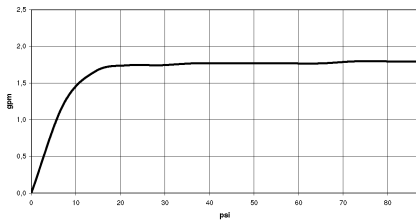

**Hand shower FlowReduce - Brushed Champagne (22kt Gold)**

IMO

28 017 979

- COMPACT RAIN, max. flow rate 6.8 l/min (at 3 bar)
- with anti-scale system
- spray head Ø 130 mm
- 1/2" connection
- This product can help a building meet the requirements of Green Building Rating Systems, e.g. LEED®, BREEAM®, DGNB

## Hand shower FlowReduce - Brushed Champagne (22kt Gold)

---

IMO

28 017 979

28 017 979

mm [inches]

Flow rate chart

Codes & Standards