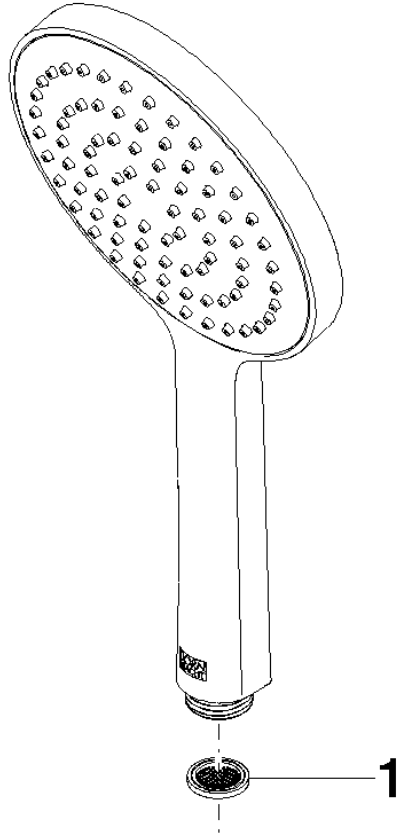

# Hand shower - Champagne (22kt Gold)

IMO

28 017 979

- COMPACT RAIN, max. flow rate 15 l/min (at 3 bar)
- with anti-scale system
- spray head Ø 130 mm
- 1/2" connection
- WRAS 2009011

Intrinsic protection against back flow.

Fits: IMO, LULU, MADISON, MEM, TARA,  
CL.1, LISSÉ, VAIA, META, CYO

	Champagne (22kt Gold)	28 017 979-47
	Chrome	28 017 979-00 0010
	Chrome	28 017 979-00
	Brushed Platinum	28 017 979-06 0010
	Brushed Platinum	28 017 979-06
	Platinum	28 017 979-08 0010
	Platinum	28 017 979-08
	Dark Chrome	28 017 979-19
	Dark Chrome	28 017 979-19 0010
	Light Gold	28 017 979-26 0010
	Light Gold	28 017 979-26
	Brushed Light Gold	28 017 979-27 0010
	Brushed Light Gold	28 017 979-27
	Brushed Durabronze (23kt Gold)	28 017 979-28
	Brushed Durabronze (23kt Gold)	28 017 979-28 0010
	Matte Black	28 017 979-33 0010
	Matte Black	28 017 979-33
	Brushed Bronze	28 017 979-42 0010
	Brushed Bronze	28 017 979-42
	Brushed Champagne (22kt Gold)	28 017 979-46 0010
	Brushed Champagne (22kt Gold)	28 017 979-46
	Champagne (22kt Gold)	28 017 979-47 0010
	Brushed Chrome	28 017 979-93
	Brushed Chrome	28 017 979-93 0010
	Brushed Dark Platinum	28 017 979-99
	Brushed Dark Platinum	28 017 979-99 0010

## Hand shower - Champagne (22kt Gold)

---

IMO

28 017 979

28 017 979

mm [inches]

Flow rate chart

Codes & Standards

### Certificates

---

DVGW\_DW-  
6517DN0

LGA\_29

28 017 979

**Product version from 4/1/2024**

Parts for other  
finishes can be found  
here: [Chrome](#)