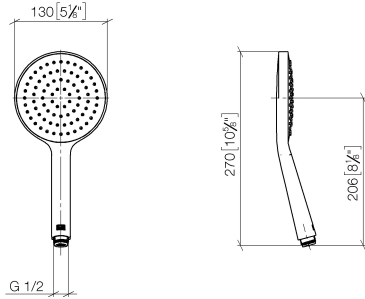

Hand shower - Brushed Dark Platinum

IMO

28 017 979

- COMPACT RAIN, max. flow rate 15 l/min (at 3 bar)
- with anti-scale system
- spray head Ø 130 mm
- 1/2" connection
- WRAS 2009011

Intrinsic protection against back flow.

Fits: IMO, LULU, MADISON, MEM, TARA,
CL.1, LISSÉ, VAIA, META, CYO

	Brushed Dark Platinum	28 017 979-99
	Chrome	28 017 979-00 0010
	Chrome	28 017 979-00
	Brushed Platinum	28 017 979-06 0010
	Brushed Platinum	28 017 979-06
	Platinum	28 017 979-08 0010
	Platinum	28 017 979-08
	Dark Chrome	28 017 979-19
	Dark Chrome	28 017 979-19 0010
	Light Gold	28 017 979-26 0010
	Light Gold	28 017 979-26
	Brushed Light Gold	28 017 979-27 0010
	Brushed Light Gold	28 017 979-27
	Brushed Durabronze (23kt Gold)	28 017 979-28
	Brushed Durabronze (23kt Gold)	28 017 979-28 0010
	Matte Black	28 017 979-33 0010
	Matte Black	28 017 979-33
	Brushed Bronze	28 017 979-42 0010
	Brushed Bronze	28 017 979-42
	Brushed Champagne (22kt Gold)	28 017 979-46 0010
	Brushed Champagne (22kt Gold)	28 017 979-46
	Champagne (22kt Gold)	28 017 979-47
	Champagne (22kt Gold)	28 017 979-47 0010
	Brushed Chrome	28 017 979-93
	Brushed Chrome	28 017 979-93 0010
	Brushed Dark Platinum	28 017 979-99 0010

Hand shower - Brushed Dark Platinum

IMO

28 017 979

28 017 979

mm [inches]

Flow rate chart

Codes & Standards

DIN 4109