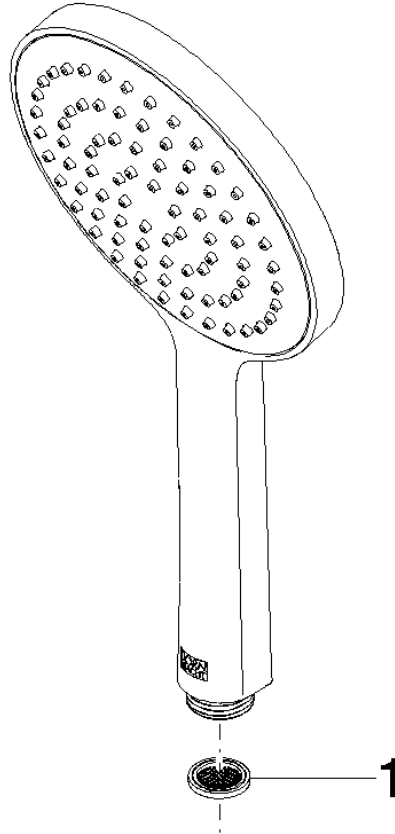

Hand shower - Brushed Dark Platinum

IMO

28 017 979

- COMPACT RAIN, max. flow rate 15 l/min (at 3 bar)
- with anti-scale system
- spray head Ø 130 mm
- 1/2" connection
- WRAS 2009011

Intrinsic protection against back flow.

Fits: IMO, LULU, MADISON, MEM, TARA,
CL.1, LISSÉ, VAIA, META, CYO

	Brushed Dark Platinum	28 017 979-99
	Chrome	28 017 979-00 0010
	Chrome	28 017 979-00
	Brushed Platinum	28 017 979-06 0010
	Brushed Platinum	28 017 979-06
	Platinum	28 017 979-08 0010
	Platinum	28 017 979-08
	Dark Chrome	28 017 979-19
	Dark Chrome	28 017 979-19 0010
	Light Gold	28 017 979-26 0010
	Light Gold	28 017 979-26
	Brushed Light Gold	28 017 979-27 0010
	Brushed Light Gold	28 017 979-27
	Brushed Durabronze (23kt Gold)	28 017 979-28
	Brushed Durabronze (23kt Gold)	28 017 979-28 0010
	Matte Black	28 017 979-33 0010
	Matte Black	28 017 979-33
	Brushed Bronze	28 017 979-42 0010
	Brushed Bronze	28 017 979-42
	Brushed Champagne (22kt Gold)	28 017 979-46 0010
	Brushed Champagne (22kt Gold)	28 017 979-46
	Champagne (22kt Gold)	28 017 979-47
	Champagne (22kt Gold)	28 017 979-47 0010
	Brushed Chrome	28 017 979-93
	Brushed Chrome	28 017 979-93 0010
	Brushed Dark Platinum	28 017 979-99 0010

Hand shower - Brushed Dark Platinum

IMO

28 017 979

28 017 979

mm [inches]

Flow rate chart

Codes & Standards

DIN 4109

Certificates

WRAS_2009

DVGW_DW-
6517DN0

LGA_29

28 017 979

Product version from 4/1/2024

Parts for other
finishes can be found
here: [Chrome](#)

Hand shower - Brushed Dark Platinum