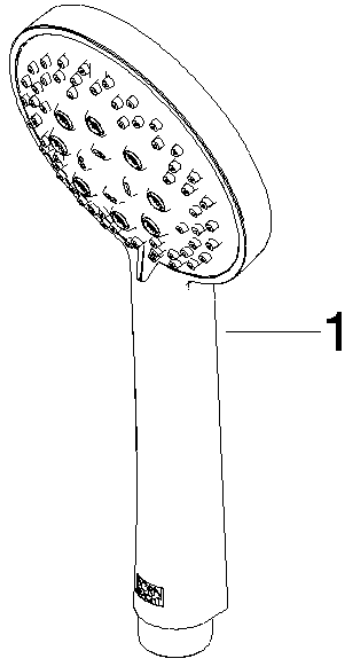

## Hand shower - Brushed Platinum

IMO

28 018 979

- Three or five settings: COMPACT RAIN, COMPACT SOFT FLOW, COMPACT AQUAPRESSURE FLOW, max. flow rate 15 l/min (at 3 bar)
- with anti-scale system
- spray head Ø 100mm
- 1/2" connection
- WRAS 2210003
- Function from: 7 l/min

## Hand shower - Brushed Platinum

---

IMO

28 018 979

28 018 979

mm [inches]

Flow rate chart

Codes & Standards

### Certificates

WRAS\_2210

DVGW\_DW-  
6517DN0

LGA\_29

28 018 979

**Product version from 4/1/2024**

Parts for other  
finishes can be found  
here: [Chrome](#)

### Spare parts list