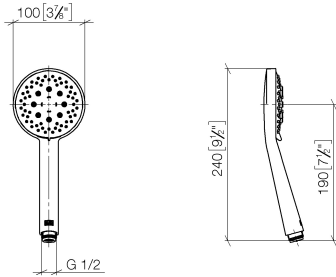

## Hand shower - Brushed Platinum

IMO

28 018 979

- Three or five settings: COMPACT RAIN, COMPACT SOFT FLOW, COMPACT AQUAPRESSURE FLOW, max. flow rate 15 l/min (at 3 bar)
- with anti-scale system
- spray head Ø 100mm
- 1/2" connection
- WRAS 2210003
- Function from: 7 l/min

Intrinsic protection against back flow.

Fits: IMO, LULU, MADISON, MEM, TARA, CL.1, LISSÉ, VAIA, META, CYO

	Brushed Platinum	28 018 979-06
	Chrome	28 018 979-00
	Chrome	28 018 979-00 0010
	Brushed Platinum	28 018 979-06 0010
	Platinum	28 018 979-08
	Platinum	28 018 979-08 0010
	Dark Chrome	28 018 979-19
	Dark Chrome	28 018 979-19 0010
	Light Gold	28 018 979-26 0010
	Light Gold	28 018 979-26
	Brushed Light Gold	28 018 979-27 0010
	Brushed Light Gold	28 018 979-27
	Brushed Durabross (23kt Gold)	28 018 979-28
	Brushed Durabross (23kt Gold)	28 018 979-28 0010
	Matte Black	28 018 979-33
	Matte Black	28 018 979-33 0010
	Brushed Bronze	28 018 979-42 0010
	Brushed Bronze	28 018 979-42
	Brushed Champagne (22kt Gold)	28 018 979-46
	Brushed Champagne (22kt Gold)	28 018 979-46 0010
	Champagne (22kt Gold)	28 018 979-47
	Champagne (22kt Gold)	28 018 979-47 0010
	Brushed Chrome	28 018 979-93
	Brushed Chrome	28 018 979-93 0010
	Brushed Dark Platinum	28 018 979-99
	Brushed Dark Platinum	28 018 979-99 0010

## Hand shower - Brushed Platinum

---

IMO

28 018 979

28 018 979

mm [inches]

Flow rate chart

Codes & Standards