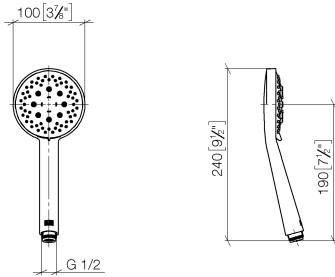

Hand shower - Platinum

IMO

28 018 979

- Three or five settings: COMPACT RAIN, COMPACT SOFT FLOW, COMPACT AQUAPRESSURE FLOW, max. flow rate 15 l/min (at 3 bar)
- with anti-scale system
- spray head Ø 100mm
- 1/2" connection
- WRAS 2210003
- Function from: 7 l/min

Intrinsic protection against back flow.

Fits: IMO, LULU, MADISON, MEM, TARA, CL.1, LISSÉ, VAIA, META, CYO

	Platinum	28 018 979-08
	Chrome	28 018 979-00
	Chrome	28 018 979-00 0010
	Brushed Platinum	28 018 979-06
	Brushed Platinum	28 018 979-06 0010
	Platinum	28 018 979-08 0010
	Dark Chrome	28 018 979-19
	Dark Chrome	28 018 979-19 0010
	Light Gold	28 018 979-26 0010
	Light Gold	28 018 979-26
	Brushed Light Gold	28 018 979-27 0010
	Brushed Light Gold	28 018 979-27
	Brushed Durabronze (23kt Gold)	28 018 979-28
	Brushed Durabronze (23kt Gold)	28 018 979-28 0010
	Matte Black	28 018 979-33
	Matte Black	28 018 979-33 0010
	Brushed Bronze	28 018 979-42 0010
	Brushed Bronze	28 018 979-42
	Brushed Champagne (22kt Gold)	28 018 979-46
	Brushed Champagne (22kt Gold)	28 018 979-46 0010
	Champagne (22kt Gold)	28 018 979-47
	Champagne (22kt Gold)	28 018 979-47 0010
	Brushed Chrome	28 018 979-93
	Brushed Chrome	28 018 979-93 0010
	Brushed Dark Platinum	28 018 979-99
	Brushed Dark Platinum	28 018 979-99 0010

Hand shower - Platinum

IMO

28 018 979

28 018 979

mm [inches]

Flow rate chart

Codes & Standards

DIN 4109