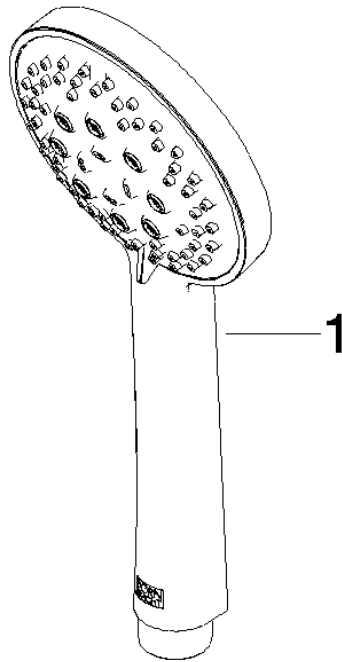

Hand shower - Platinum

IMO

28 018 979

- Three or five settings: COMPACT RAIN, COMPACT SOFT FLOW, COMPACT AQUAPRESSURE FLOW, max. flow rate 15 l/min (at 3 bar)
- with anti-scale system
- spray head Ø 100mm
- 1/2" connection
- WRAS 2210003
- Function from: 7 l/min

Hand shower - Platinum

IMO

28 018 979

28 018 979

mm [inches]

Flow rate chart

Codes & Standards

DIN 4109

Certificates

WRAS_2210

DVGW_DW-
6517DN0

LGA_29

28 018 979

Product version from 4/1/2024

Parts for other
finishes can be found
here: [Chrome](#)

Hand shower - Platinum

IMO

28 018 979

Spare parts list

Product version from 4/1/2024

No.	Item Number	Name	Quantity used	Delivery time
	09 23 01 039 90	sieve	1	2