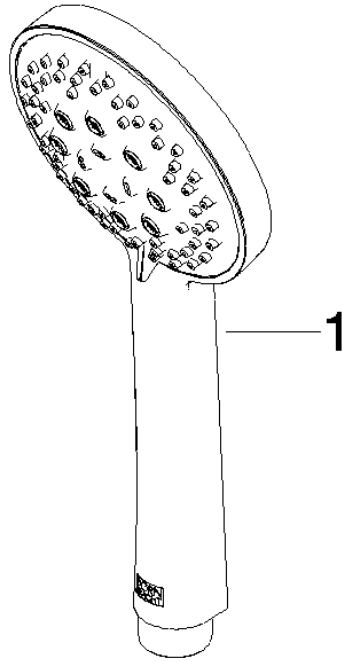

**Hand shower - Dark Chrome**

IMO

28 018 979

- Three or five settings: COMPACT RAIN, COMPACT SOFT FLOW, COMPACT AQUAPRESSURE FLOW, max. flow rate 15 l/min (at 3 bar)
- with anti-scale system
- spray head Ø 100mm
- 1/2" connection
- WRAS 2210003
- Function from: 7 l/min

## Hand shower - Dark Chrome

---

IMO

28 018 979

28 018 979

mm [inches]

Flow rate chart

Codes & Standards

### Certificates

WRAS\_2210

DVGW\_DW-  
6517DN0

LGA\_29

28 018 979

**Product version from 4/1/2024**

Parts for other  
finishes can be found  
here: [Chrome](#)

### Spare parts list