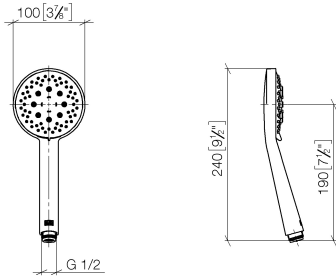

**Hand shower - Dark Chrome**

IMO

28 018 979

- Three or five settings: COMPACT RAIN, COMPACT SOFT FLOW, COMPACT AQUAPRESSURE FLOW, max. flow rate 15 l/min (at 3 bar)
- with anti-scale system
- spray head Ø 100mm
- 1/2" connection
- WRAS 2210003
- Function from: 7 l/min

Intrinsic protection against back flow.

Fits: IMO, LULU, MADISON, MEM, TARA, CL.1, LISSÉ, VAIA, META, CYO

	Dark Chrome	28 018 979-19
	Chrome	28 018 979-00
	Chrome	28 018 979-00 0010
	Brushed Platinum	28 018 979-06
	Brushed Platinum	28 018 979-06 0010
	Platinum	28 018 979-08
	Platinum	28 018 979-08 0010
	Dark Chrome	28 018 979-19 0010
	Light Gold	28 018 979-26 0010
	Light Gold	28 018 979-26
	Brushed Light Gold	28 018 979-27 0010
	Brushed Light Gold	28 018 979-27
	Brushed Durabross (23kt Gold)	28 018 979-28
	Brushed Durabross (23kt Gold)	28 018 979-28 0010
	Matte Black	28 018 979-33
	Matte Black	28 018 979-33 0010
	Brushed Bronze	28 018 979-42 0010
	Brushed Bronze	28 018 979-42
	Brushed Champagne (22kt Gold)	28 018 979-46
	Brushed Champagne (22kt Gold)	28 018 979-46 0010
	Champagne (22kt Gold)	28 018 979-47
	Champagne (22kt Gold)	28 018 979-47 0010
	Brushed Chrome	28 018 979-93
	Brushed Chrome	28 018 979-93 0010
	Brushed Dark Platinum	28 018 979-99
	Brushed Dark Platinum	28 018 979-99 0010

## Hand shower - Dark Chrome

---

IMO

28 018 979

28 018 979

mm [inches]

Flow rate chart

Codes & Standards