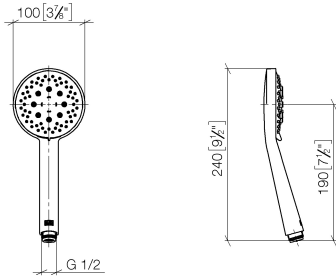

**Hand shower - Light Gold**

IMO

28 018 979

- Three or five settings: COMPACT RAIN, COMPACT SOFT FLOW, COMPACT AQUAPRESSURE FLOW, max. flow rate 15 l/min (at 3 bar)
- with anti-scale system
- spray head Ø 100mm
- 1/2" connection
- WRAS 2210003
- Function from: 7 l/min

Intrinsic protection against back flow.

Fits: IMO, LULU, MADISON, MEM, TARA, CL.1, LISSÉ, VAIA, META, CYO

	Light Gold	28 018 979-26
	Chrome	28 018 979-00
	Chrome	28 018 979-00 0010
	Brushed Platinum	28 018 979-06
	Brushed Platinum	28 018 979-06 0010
	Platinum	28 018 979-08
	Platinum	28 018 979-08 0010
	Dark Chrome	28 018 979-19
	Dark Chrome	28 018 979-19 0010
	Light Gold	28 018 979-26 0010
	Brushed Light Gold	28 018 979-27 0010
	Brushed Light Gold	28 018 979-27
	Brushed Durabross (23kt Gold)	28 018 979-28
	Brushed Durabross (23kt Gold)	28 018 979-28 0010
	Matte Black	28 018 979-33
	Matte Black	28 018 979-33 0010
	Brushed Bronze	28 018 979-42 0010
	Brushed Bronze	28 018 979-42
	Brushed Champagne (22kt Gold)	28 018 979-46
	Brushed Champagne (22kt Gold)	28 018 979-46 0010
	Champagne (22kt Gold)	28 018 979-47
	Champagne (22kt Gold)	28 018 979-47 0010
	Brushed Chrome	28 018 979-93
	Brushed Chrome	28 018 979-93 0010
	Brushed Dark Platinum	28 018 979-99
	Brushed Dark Platinum	28 018 979-99 0010

## Hand shower - Light Gold

---

IMO

28 018 979

28 018 979

mm [inches]

Flow rate chart

Codes & Standards