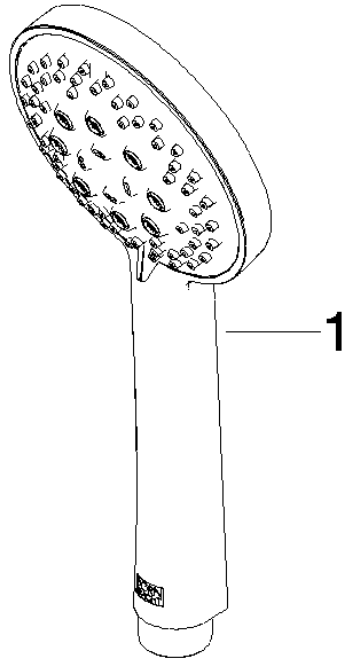

**Hand shower - Light Gold**

IMO

28 018 979

- Three or five settings: COMPACT RAIN, COMPACT SOFT FLOW, COMPACT AQUAPRESSURE FLOW, max. flow rate 15 l/min (at 3 bar)
- with anti-scale system
- spray head Ø 100mm
- 1/2" connection
- WRAS 2210003
- Function from: 7 l/min

## Hand shower - Light Gold

---

IMO

28 018 979

28 018 979

mm [inches]

Flow rate chart

Codes & Standards

### Certificates

---

WRAS\_2210

LGA\_29

28 018 979

**Product version from 4/1/2024**

Parts for other  
finishes can be found  
here: [Chrome](#)

# Hand shower - Light Gold

IMO

28 018 979