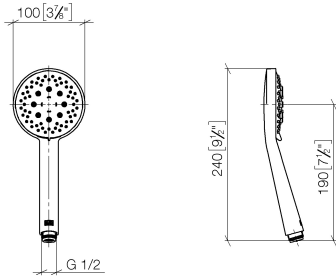

Hand shower - Brushed Light Gold

IMO

28 018 979

- Three or five settings: COMPACT RAIN, COMPACT SOFT FLOW, COMPACT AQUAPRESSURE FLOW, max. flow rate 15 l/min (at 3 bar)
- with anti-scale system
- spray head Ø 100mm
- 1/2" connection
- WRAS 2210003
- Function from: 7 l/min

Intrinsic protection against back flow.

Fits: IMO, LULU, MADISON, MEM, TARA, CL.1, LISSÉ, VAIA, META, CYO

	Brushed Light Gold	28 018 979-27
	Chrome	28 018 979-00
	Chrome	28 018 979-00 0010
	Brushed Platinum	28 018 979-06
	Brushed Platinum	28 018 979-06 0010
	Platinum	28 018 979-08
	Platinum	28 018 979-08 0010
	Dark Chrome	28 018 979-19
	Dark Chrome	28 018 979-19 0010
	Light Gold	28 018 979-26 0010
	Light Gold	28 018 979-26
	Brushed Light Gold	28 018 979-27 0010
	Brushed Durabronze (23kt Gold)	28 018 979-28
	Brushed Durabronze (23kt Gold)	28 018 979-28 0010
	Matte Black	28 018 979-33
	Matte Black	28 018 979-33 0010
	Brushed Bronze	28 018 979-42 0010
	Brushed Bronze	28 018 979-42
	Brushed Champagne (22kt Gold)	28 018 979-46
	Brushed Champagne (22kt Gold)	28 018 979-46 0010
	Champagne (22kt Gold)	28 018 979-47
	Champagne (22kt Gold)	28 018 979-47 0010
	Brushed Chrome	28 018 979-93
	Brushed Chrome	28 018 979-93 0010
	Brushed Dark Platinum	28 018 979-99
	Brushed Dark Platinum	28 018 979-99 0010

Hand shower - Brushed Light Gold

IMO

28 018 979

28 018 979

mm [inches]

Flow rate chart

Codes & Standards

DIN 4109