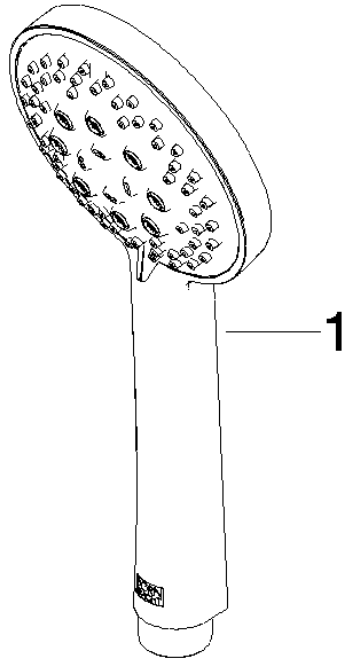

Hand shower - Brushed Light Gold

IMO

28 018 979

- Three or five settings: COMPACT RAIN, COMPACT SOFT FLOW, COMPACT AQUAPRESSURE FLOW, max. flow rate 15 l/min (at 3 bar)
- with anti-scale system
- spray head Ø 100mm
- 1/2" connection
- WRAS 2210003
- Function from: 7 l/min

Hand shower - Brushed Light Gold

IMO

28 018 979

28 018 979

mm [inches]

Flow rate chart

Codes & Standards

DIN 4109

ISO 3822

Scottish Water
Byelaws

UK Water Supply
Regulations

Ü-Zeichen

Hand shower - Brushed Light Gold

IMO

28 018 979

Certificates

WRAS_2210

LGA_29

28 018 979

Product version from 4/1/2024

Parts for other
finishes can be found
here: [Chrome](#)

Hand shower - Brushed Light Gold

IMO

28 018 979