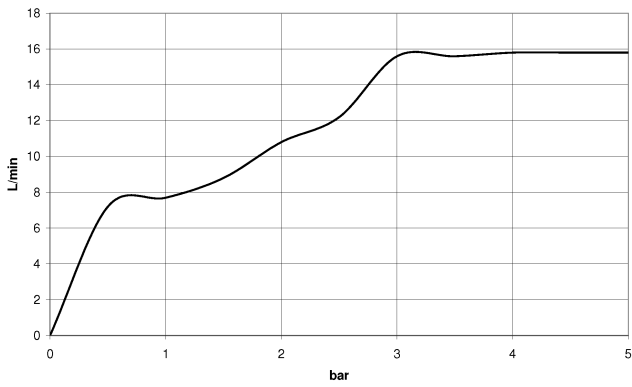

Flow rate chart

Codes & Standards

DIN 4109

EN 1112

ISO 3822

Scottish Water
Byelaws

UK Water Supply
Regulations

Ü-Zeichen