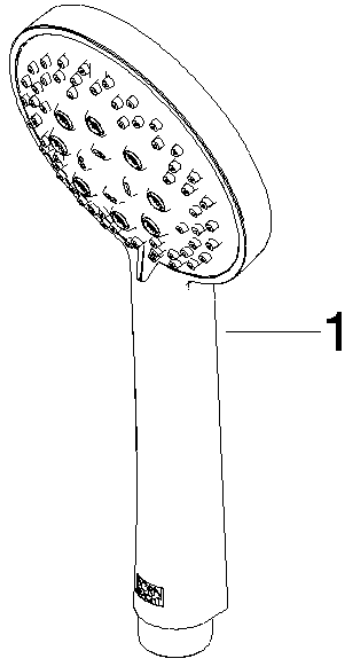

28 018 979

Product version from 4/1/2024

Parts for other
finishes can be found
here: [Chrome](#)