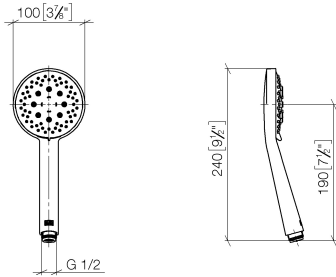

Hand shower - Matte Black

IMO

28 018 979

- Three or five settings: COMPACT RAIN, COMPACT SOFT FLOW, COMPACT AQUAPRESSURE FLOW, max. flow rate 15 l/min (at 3 bar)
- with anti-scale system
- spray head Ø 100mm
- 1/2" connection
- WRAS 2210003
- Function from: 7 l/min

Intrinsic protection against back flow.

Fits: IMO, LULU, MADISON, MEM, TARA, CL.1, LISSÉ, VAIA, META, CYO

	Matte Black	28 018 979-33
	Chrome	28 018 979-00
	Chrome	28 018 979-00 0010
	Brushed Platinum	28 018 979-06
	Brushed Platinum	28 018 979-06 0010
	Platinum	28 018 979-08
	Platinum	28 018 979-08 0010
	Dark Chrome	28 018 979-19
	Dark Chrome	28 018 979-19 0010
	Light Gold	28 018 979-26 0010
	Light Gold	28 018 979-26
	Brushed Light Gold	28 018 979-27 0010
	Brushed Light Gold	28 018 979-27
	Brushed Durabronze (23kt Gold)	28 018 979-28
	Brushed Durabronze (23kt Gold)	28 018 979-28 0010
	Matte Black	28 018 979-33 0010
	Brushed Bronze	28 018 979-42 0010
	Brushed Bronze	28 018 979-42
	Brushed Champagne (22kt Gold)	28 018 979-46
	Brushed Champagne (22kt Gold)	28 018 979-46 0010
	Champagne (22kt Gold)	28 018 979-47
	Champagne (22kt Gold)	28 018 979-47 0010
	Brushed Chrome	28 018 979-93
	Brushed Chrome	28 018 979-93 0010
	Brushed Dark Platinum	28 018 979-99
	Brushed Dark Platinum	28 018 979-99 0010

Hand shower - Matte Black

IMO

28 018 979

28 018 979

mm [inches]

Flow rate chart

Codes & Standards

DIN 4109