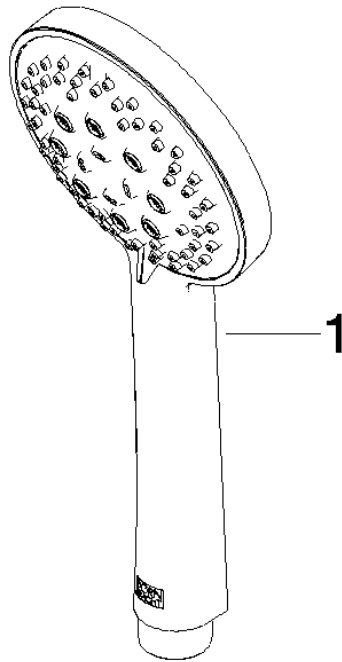

**Hand shower - Brushed Bronze**

IMO

28 018 979

- Three or five settings: COMPACT RAIN, COMPACT SOFT FLOW, COMPACT AQUAPRESSURE FLOW, max. flow rate 15 l/min (at 3 bar)
- with anti-scale system
- spray head Ø 100mm
- 1/2" connection
- WRAS 2210003
- Function from: 7 l/min

## Hand shower - Brushed Bronze

---

IMO

28 018 979

28 018 979

mm [inches]

Flow rate chart

Codes & Standards

### Certificates

---

WRAS\_2210

LGA\_29

28 018 979

**Product version from 4/1/2024**

Parts for other  
finishes can be found  
here: [Chrome](#)