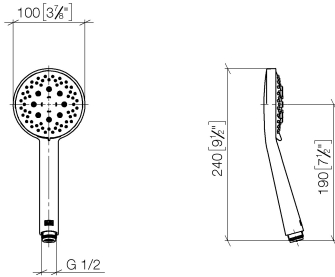

**Hand shower - Brushed Bronze**

IMO

28 018 979

- Three or five settings: COMPACT RAIN, COMPACT SOFT FLOW, COMPACT AQUAPRESSURE FLOW, max. flow rate 15 l/min (at 3 bar)
- with anti-scale system
- spray head Ø 100mm
- 1/2" connection
- WRAS 2210003
- Function from: 7 l/min

Intrinsic protection against back flow.

Fits: IMO, LULU, MADISON, MEM, TARA, CL.1, LISSÉ, VAIA, META, CYO

	Brushed Bronze	28 018 979-42
	Chrome	28 018 979-00
	Chrome	28 018 979-00 0010
	Brushed Platinum	28 018 979-06
	Brushed Platinum	28 018 979-06 0010
	Platinum	28 018 979-08
	Platinum	28 018 979-08 0010
	Dark Chrome	28 018 979-19
	Dark Chrome	28 018 979-19 0010
	Light Gold	28 018 979-26 0010
	Light Gold	28 018 979-26
	Brushed Light Gold	28 018 979-27 0010
	Brushed Light Gold	28 018 979-27
	Brushed Durabrass (23kt Gold)	28 018 979-28
	Brushed Durabrass (23kt Gold)	28 018 979-28 0010
	Matte Black	28 018 979-33
	Matte Black	28 018 979-33 0010
	Brushed Bronze	28 018 979-42 0010
	Brushed Champagne (22kt Gold)	28 018 979-46
	Brushed Champagne (22kt Gold)	28 018 979-46 0010
	Champagne (22kt Gold)	28 018 979-47
	Champagne (22kt Gold)	28 018 979-47 0010
	Brushed Chrome	28 018 979-93
	Brushed Chrome	28 018 979-93 0010
	Brushed Dark Platinum	28 018 979-99
	Brushed Dark Platinum	28 018 979-99 0010

## Hand shower - Brushed Bronze

---

IMO

28 018 979

28 018 979

mm [inches]

Flow rate chart

Codes & Standards