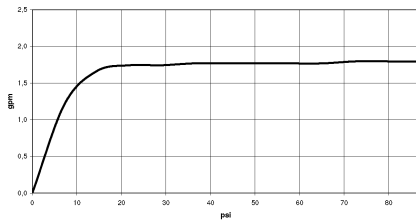

Hand shower FlowReduce - Brushed Dark Bronze

28 018 979

- Three or five settings: COMPACT RAIN, COMPACT SOFT FLOW, COMPACT AQUAPRESSURE FLOW, max. flow rate 6.8 l/min (at 3 bar)
- with anti-scale system
- spray head Ø 100mm
- 1/2" connection
- Function from: 6 l/min
- This product can help a building meet the requirements of Green Building Rating Systems, e.g. LEED®, BREEAM®, DGNB

Hand shower FlowReduce - Brushed Dark Bronze

28 018 979

Brushed Dark
Platinum

28 018 979-99 0010

Hand shower FlowReduce - Brushed Dark Bronze

28 018 979

mm [inches]

Flow rate chart