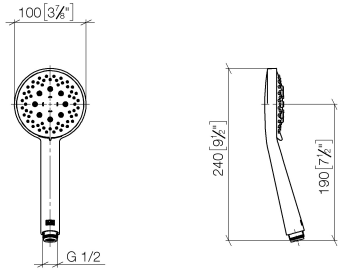

Hand shower FlowReduce - Brushed Dark Bronze

28 018 979

- Three or five settings: COMPACT RAIN, COMPACT SOFT FLOW, COMPACT AQUAPRESSURE FLOW, max. flow rate 6.8 l/min (at 3 bar)
- with anti-scale system
- spray head Ø 100mm
- 1/2" connection
- Function from: 6 l/min
- This product can help a building meet the requirements of Green Building Rating Systems, e.g. LEED®, BREEAM®, DGNB

Intrinsic protection against back flow.

	Brushed Dark Bronze	28 018 979-43 0010
	Chrome	28 018 979-00
	Chrome	28 018 979-00 0010
	Brushed Platinum	28 018 979-06
	Brushed Platinum	28 018 979-06 0010
	Platinum	28 018 979-08
	Platinum	28 018 979-08 0010
	Dark Chrome	28 018 979-19
	Dark Chrome	28 018 979-19 0010
	Light Gold	28 018 979-26 0010
	Light Gold	28 018 979-26
	Brushed Light Gold	28 018 979-27 0010
	Brushed Light Gold	28 018 979-27
	Brushed Durabrass (23kt Gold)	28 018 979-28
	Brushed Durabrass (23kt Gold)	28 018 979-28 0010
	Matte Black	28 018 979-33
	Matte Black	28 018 979-33 0010
	Brushed Bronze	28 018 979-42 0010
	Brushed Bronze	28 018 979-42
	Brushed Champagne (22kt Gold)	28 018 979-46
	Brushed Champagne (22kt Gold)	28 018 979-46 0010
	Champagne (22kt Gold)	28 018 979-47
	Champagne (22kt Gold)	28 018 979-47 0010
	Brushed Chrome	28 018 979-93
	Brushed Chrome	28 018 979-93 0010
	Brushed Dark Platinum	28 018 979-99

Hand shower FlowReduce - Brushed Dark Bronze

28 018 979

Brushed Dark
Platinum

28 018 979-99 0010

Hand shower FlowReduce - Brushed Dark Bronze

28 018 979

mm [inches]

Flow rate chart