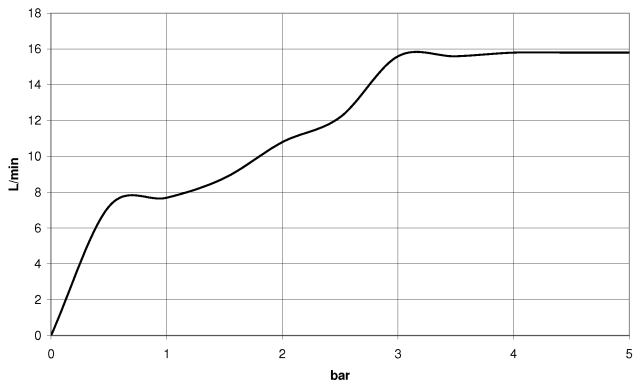

Hand shower - Brushed Champagne (22kt Gold)

IMO

28 018 979

- Three or five settings: COMPACT RAIN, COMPACT SOFT FLOW, COMPACT AQUAPRESSURE FLOW, max. flow rate 15 l/min (at 3 bar)
- with anti-scale system
- spray head Ø 100mm
- 1/2" connection
- WRAS 2210003
- Function from: 7 l/min

Hand shower - Brushed Champagne (22kt Gold)

IMO

28 018 979

28 018 979

mm [inches]

Flow rate chart

Codes & Standards

DIN 4109