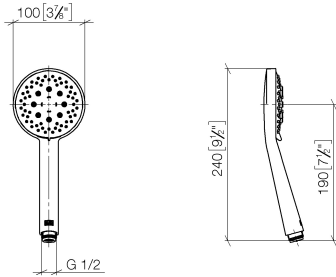

Hand shower - Brushed Champagne (22kt Gold)

IMO

28 018 979

- Three or five settings: COMPACT RAIN, COMPACT SOFT FLOW, COMPACT AQUAPRESSURE FLOW, max. flow rate 15 l/min (at 3 bar)
- with anti-scale system
- spray head Ø 100mm
- 1/2" connection
- WRAS 2210003
- Function from: 7 l/min

Intrinsic protection against back flow.

Fits: IMO, LULU, MADISON, MEM, TARA, CL.1, LISSÉ, VAIA, META, CYO

	Brushed Champagne (22kt Gold)	28 018 979-46
	Chrome	28 018 979-00
	Chrome	28 018 979-00 0010
	Brushed Platinum	28 018 979-06
	Brushed Platinum	28 018 979-06 0010
	Platinum	28 018 979-08
	Platinum	28 018 979-08 0010
	Dark Chrome	28 018 979-19
	Dark Chrome	28 018 979-19 0010
	Light Gold	28 018 979-26 0010
	Light Gold	28 018 979-26
	Brushed Light Gold	28 018 979-27 0010
	Brushed Light Gold	28 018 979-27
	Brushed Durabronze (23kt Gold)	28 018 979-28
	Brushed Durabronze (23kt Gold)	28 018 979-28 0010
	Matte Black	28 018 979-33
	Matte Black	28 018 979-33 0010
	Brushed Bronze	28 018 979-42 0010
	Brushed Bronze	28 018 979-42
	Brushed Champagne (22kt Gold)	28 018 979-46 0010
	Champagne (22kt Gold)	28 018 979-47
	Champagne (22kt Gold)	28 018 979-47 0010
	Brushed Chrome	28 018 979-93
	Brushed Chrome	28 018 979-93 0010
	Brushed Dark Platinum	28 018 979-99
	Brushed Dark Platinum	28 018 979-99 0010

Hand shower - Brushed Champagne (22kt Gold)

IMO

28 018 979

28 018 979

mm [inches]

Flow rate chart

Codes & Standards

DIN 4109