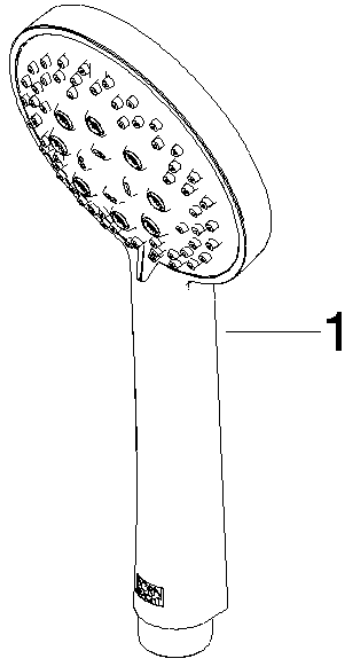

Hand shower - Brushed Champagne (22kt Gold)

IMO

28 018 979

- Three or five settings: COMPACT RAIN, COMPACT SOFT FLOW, COMPACT AQUAPRESSURE FLOW, max. flow rate 15 l/min (at 3 bar)
- with anti-scale system
- spray head Ø 100mm
- 1/2" connection
- WRAS 2210003
- Function from: 7 l/min

Hand shower - Brushed Champagne (22kt Gold)

IMO

28 018 979

28 018 979

mm [inches]

Flow rate chart

Codes & Standards

DIN 4109

Certificates

WRAS_2210

DVGW_DW-
6517DN0

LGA_29

28 018 979

Product version from 4/1/2024

Parts for other
finishes can be found
here: [Chrome](#)

Hand shower - Brushed Champagne (22kt Gold)

IMO

28 018 979

Spare parts list

Product version from 4/1/2024

No.	Item Number	Name	Quantity used	Delivery time
	09 23 01 039 90	sieve	1	2