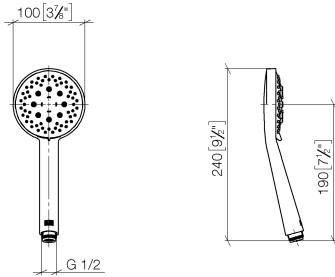

Hand shower - Champagne (22kt Gold)

IMO

28 018 979

- Three or five settings: COMPACT RAIN, COMPACT SOFT FLOW, COMPACT AQUAPRESSURE FLOW, max. flow rate 15 l/min (at 3 bar)
- with anti-scale system
- spray head Ø 100mm
- 1/2" connection
- WRAS 2210003
- Function from: 7 l/min

Intrinsic protection against back flow.

Fits: IMO, LULU, MADISON, MEM, TARA, CL.1, LISSÉ, VAIA, META, CYO

	Champagne (22kt Gold)	28 018 979-47
	Chrome	28 018 979-00
	Chrome	28 018 979-00 0010
	Brushed Platinum	28 018 979-06
	Brushed Platinum	28 018 979-06 0010
	Platinum	28 018 979-08
	Platinum	28 018 979-08 0010
	Dark Chrome	28 018 979-19
	Dark Chrome	28 018 979-19 0010
	Light Gold	28 018 979-26 0010
	Light Gold	28 018 979-26
	Brushed Light Gold	28 018 979-27 0010
	Brushed Light Gold	28 018 979-27
	Brushed Durabronze (23kt Gold)	28 018 979-28
	Brushed Durabronze (23kt Gold)	28 018 979-28 0010
	Matte Black	28 018 979-33
	Matte Black	28 018 979-33 0010
	Brushed Bronze	28 018 979-42 0010
	Brushed Bronze	28 018 979-42
	Brushed Champagne (22kt Gold)	28 018 979-46
	Brushed Champagne (22kt Gold)	28 018 979-46 0010
	Champagne (22kt Gold)	28 018 979-47 0010
	Brushed Chrome	28 018 979-93
	Brushed Chrome	28 018 979-93 0010
	Brushed Dark Platinum	28 018 979-99
	Brushed Dark Platinum	28 018 979-99 0010

Hand shower - Champagne (22kt Gold)

IMO

28 018 979

28 018 979

mm [inches]

Flow rate chart

Codes & Standards

DIN 4109