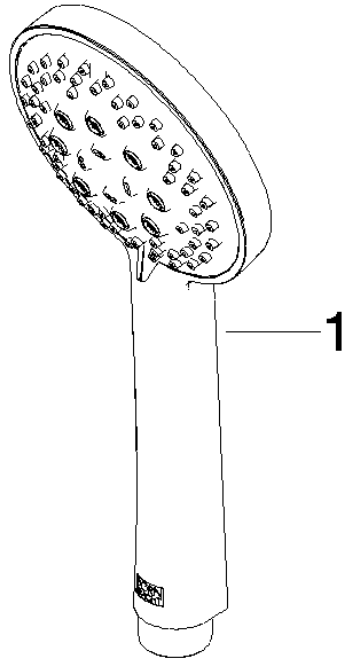

Hand shower - Brushed Chrome

IMO

28 018 979

- Three or five settings: COMPACT RAIN, COMPACT SOFT FLOW, COMPACT AQUAPRESSURE FLOW, max. flow rate 15 l/min (at 3 bar)
- with anti-scale system
- spray head Ø 100mm
- 1/2" connection
- WRAS 2210003
- Function from: 7 l/min

Hand shower - Brushed Chrome

IMO

28 018 979

28 018 979

mm [inches]

Flow rate chart

Codes & Standards

DIN 4109

Certificates

WRAS_2210

DVGW_DW-
6517DN0

LGA_29

28 018 979

Product version from 4/1/2024

Parts for other
finishes can be found
here: [Chrome](#)

Hand shower - Brushed Chrome

IMO

28 018 979

Spare parts list

Product version from 4/1/2024

| No. | Item Number | Name | Quantity used | Delivery time |
|-----|-----------------|-------|---------------|---------------|
| | 09 23 01 039 90 | sieve | 1 | 2 |