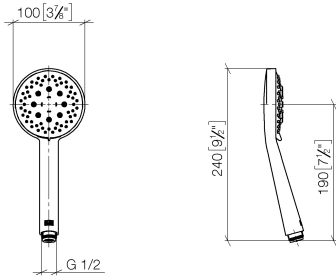

Hand shower - Brushed Dark Platinum

IMO

28 018 979

- Three or five settings: COMPACT RAIN, COMPACT SOFT FLOW, COMPACT AQUAPRESSURE FLOW, max. flow rate 15 l/min (at 3 bar)
- with anti-scale system
- spray head Ø 100mm
- 1/2" connection
- WRAS 2210003
- Function from: 7 l/min

Intrinsic protection against back flow.

Fits: IMO, LULU, MADISON, MEM, TARA, CL.1, LISSÉ, VAIA, META, CYO

	Brushed Dark Platinum	28 018 979-99
	Chrome	28 018 979-00
	Chrome	28 018 979-00 0010
	Brushed Platinum	28 018 979-06
	Brushed Platinum	28 018 979-06 0010
	Platinum	28 018 979-08
	Platinum	28 018 979-08 0010
	Dark Chrome	28 018 979-19
	Dark Chrome	28 018 979-19 0010
	Light Gold	28 018 979-26 0010
	Light Gold	28 018 979-26
	Brushed Light Gold	28 018 979-27 0010
	Brushed Light Gold	28 018 979-27
	Brushed Durabronze (23kt Gold)	28 018 979-28
	Brushed Durabronze (23kt Gold)	28 018 979-28 0010
	Matte Black	28 018 979-33
	Matte Black	28 018 979-33 0010
	Brushed Bronze	28 018 979-42 0010
	Brushed Bronze	28 018 979-42
	Brushed Champagne (22kt Gold)	28 018 979-46
	Brushed Champagne (22kt Gold)	28 018 979-46 0010
	Champagne (22kt Gold)	28 018 979-47
	Champagne (22kt Gold)	28 018 979-47 0010
	Brushed Chrome	28 018 979-93
	Brushed Chrome	28 018 979-93 0010
	Brushed Dark Platinum	28 018 979-99 0010

Hand shower - Brushed Dark Platinum

IMO

28 018 979

28 018 979

mm [inches]

Flow rate chart

Codes & Standards

DIN 4109