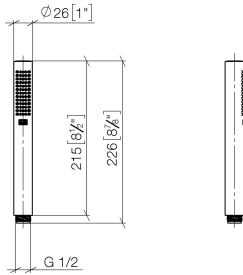

Hand shower FlowReduce - Champagne (22kt Gold)

IMO

28 019 979

- COMPACT RAIN, max. flow rate 6.8 l/min (at 3 bar)
- with anti-scale system
- 1/2" connection
- This product can help a building meet the requirements of Green Building Rating Systems, e.g. LEED®, BREEAM®, DGNB

Intrinsic protection against back flow.

Fits: IMO, LULU, MADISON, MEM, TARA, CL.1, LISSÉ, VAIA, META, CYO

	Champagne (22kt Gold)	28 019 979-47 0010
	Chrome	28 019 979-00 0010
	Brushed Platinum	28 019 979-06 0010
	Platinum	28 019 979-08 0010
	Dark Chrome	28 019 979-19 0010
	Light Gold	28 019 979-26 0010
	Light Gold	28 019 979-26
	Brushed Light Gold	28 019 979-27 0010
	Brushed Durabronze (23kt Gold)	28 019 979-28 0010
	Matte Black	28 019 979-33 0010
	Brushed Bronze	28 019 979-42 0010
	Brushed Champagne (22kt Gold)	28 019 979-46 0010
	Brushed Chrome	28 019 979-93 0010
	Brushed Dark Platinum	28 019 979-99 0010

28 019 979

mm [inches]

Flow rate chart

Codes & Standards

DIN 4109

ISO 3822

Ü-Zeichen

Hand shower FlowReduce - Champagne (22kt Gold)