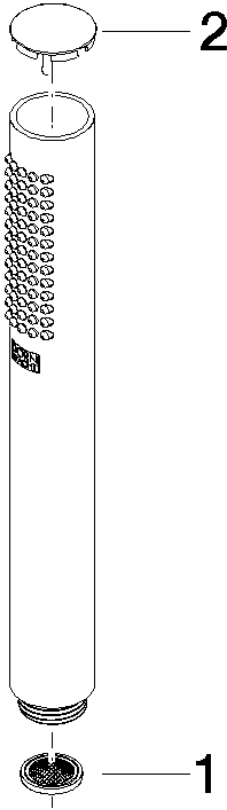

Hand shower FlowReduce - Champagne (22kt Gold)

IMO

28 019 979

- COMPACT RAIN, max. flow rate 6.8 l/min (at 3 bar)
- with anti-scale system
- 1/2" connection
- This product can help a building meet the requirements of Green Building Rating Systems, e.g. LEED®, BREEAM®, DGNB

28 019 979

mm [inches]

Flow rate chart

Codes & Standards

DIN 4109

ISO 3822

Ü-Zeichen

Hand shower FlowReduce - Champagne (22kt Gold)

IMO

28 019 979

Certificates

LGA_29

28 019 979

Product version from 4/1/2024

Parts for other
finishes can be found
here: [Chrome](#)

Hand shower FlowReduce - Champagne (22kt Gold)

IMO

28 019 979

Spare parts list

Product version from 4/1/2024

No.	Item Number	Name	Quantity used	Delivery time
	09 23 01 039 90	sieve	2	2