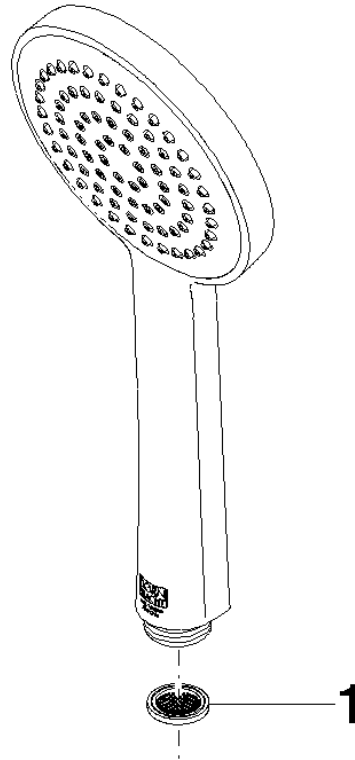

28 025 979

- spray head Ø 100mm
- COMPACT RAIN, max. flow rate 5 l/min (at 3 bar)
- with anti-scale system
- 1/2" connection
- This product can help a building meet the requirements of Green Building Rating Systems, e.g. LEED®, BREEAM®, DGNB

Intrinsic protection against back flow.

Fits: IMO, LULU, MADISON, MEM, TARA, CL.1, LISSÉ, VAIA, META, CYO

	Platinum	28 025 979-08 0010
	Chrome	28 025 979-00 0010
	Brushed Platinum	28 025 979-06 0010
	Dark Chrome	28 025 979-19 0010
	Light Gold	28 025 979-26 0010
	Brushed Durabronze (23kt Gold)	28 025 979-28 0010
	Matte Black	28 025 979-33 0010
	Brushed Champagne (22kt Gold)	28 025 979-46 0010
	Champagne (22kt Gold)	28 025 979-47 0010
	Brushed Chrome	28 025 979-93 0010
	Brushed Dark Platinum	28 025 979-99 0010

28 025 979

mm [inches]

Flow rate chart

28 025 979

Product version from 4/1/2023

Parts for other
finishes can be found
here: [Chrome](#)

SERIES-VARIOUS Hand shower - Platinum

IMO