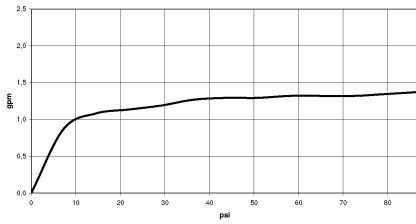

28 025 979

- spray head Ø 100mm
- COMPACT RAIN, max. flow rate 5 l/min (at 3 bar)
- with anti-scale system
- 1/2" connection
- This product can help a building meet the requirements of Green Building Rating Systems, e.g. LEED®, BREEAM®, DGNB

Intrinsic protection against back flow.

Fits: IMO, LULU, MADISON, MEM, TARA, CL.1, LISSÉ, VAIA, META, CYO

	Platinum	28 025 979-08 0010
	Chrome	28 025 979-00 0010
	Brushed Platinum	28 025 979-06 0010
	Dark Chrome	28 025 979-19 0010
	Light Gold	28 025 979-26 0010
	Brushed Durabronze (23kt Gold)	28 025 979-28 0010
	Matte Black	28 025 979-33 0010
	Brushed Champagne (22kt Gold)	28 025 979-46 0010
	Champagne (22kt Gold)	28 025 979-47 0010
	Brushed Chrome	28 025 979-93 0010
	Brushed Dark Platinum	28 025 979-99 0010

28 025 979

mm [inches]

Flow rate chart

28 025 979

Product version from 4/1/2023

Parts for other
finishes can be found
here: [Chrome](#)

SERIES-VARIOUS Hand shower - Platinum

IMO