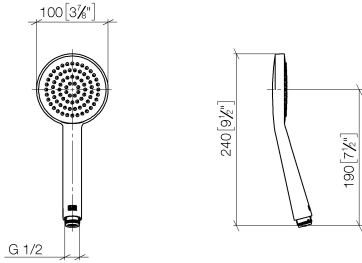

28 025 979

- spray head Ø 100mm
- COMPACT RAIN, max. flow rate 5 l/min (at 3 bar)
- with anti-scale system
- 1/2" connection
- This product can help a building meet the requirements of Green Building Rating Systems, e.g. LEED®, BREEAM®, DGNB

Intrinsic protection against back flow.

Fits: IMO, LULU, MADISON, MEM, TARA, CL.1, LISSÉ, VAIA, META, CYO

	Light Gold	28 025 979-26 0010
	Chrome	28 025 979-00 0010
	Brushed Platinum	28 025 979-06 0010
	Platinum	28 025 979-08 0010
	Dark Chrome	28 025 979-19 0010
	Brushed Durabronze (23kt Gold)	28 025 979-28 0010
	Matte Black	28 025 979-33 0010
	Brushed Champagne (22kt Gold)	28 025 979-46 0010
	Champagne (22kt Gold)	28 025 979-47 0010
	Brushed Chrome	28 025 979-93 0010
	Brushed Dark Platinum	28 025 979-99 0010

28 025 979

mm [inches]

**Flow rate chart**

28 025 979

**Product version from 4/1/2023**

Parts for other  
finishes can be found  
here: [Chrome](#)

SERIES-VARIOUS Hand shower - Light Gold

IMO