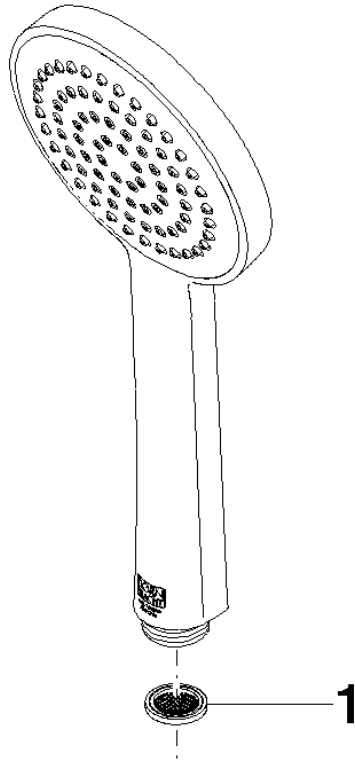

28 025 979

- spray head Ø 100mm
- COMPACT RAIN, max. flow rate 5 l/min (at 3 bar)
- with anti-scale system
- 1/2" connection
- This product can help a building meet the requirements of Green Building Rating Systems, e.g. LEED®, BREEAM®, DGNB

Intrinsic protection against back flow.

Fits: IMO, LULU, MADISON, MEM, TARA, CL.1, LISSÉ, VAIA, META, CYO

	Light Gold	28 025 979-26 0010
	Chrome	28 025 979-00 0010
	Brushed Platinum	28 025 979-06 0010
	Platinum	28 025 979-08 0010
	Dark Chrome	28 025 979-19 0010
	Brushed Durabronze (23kt Gold)	28 025 979-28 0010
	Matte Black	28 025 979-33 0010
	Brushed Champagne (22kt Gold)	28 025 979-46 0010
	Champagne (22kt Gold)	28 025 979-47 0010
	Brushed Chrome	28 025 979-93 0010
	Brushed Dark Platinum	28 025 979-99 0010

28 025 979

mm [inches]

**Flow rate chart**

28 025 979

**Product version from 4/1/2023**

Parts for other  
finishes can be found  
here: [Chrome](#)

SERIES-VARIOUS Hand shower - Light Gold

IMO