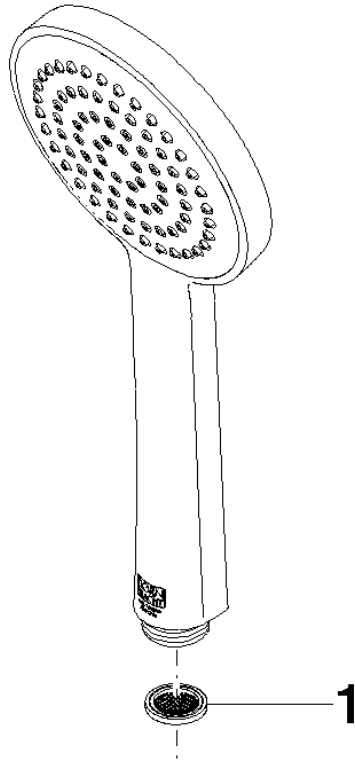

28 025 979

- spray head Ø 100mm
- COMPACT RAIN, max. flow rate 5 l/min (at 3 bar)
- with anti-scale system
- 1/2" connection
- This product can help a building meet the requirements of Green Building Rating Systems, e.g. LEED®, BREEAM®, DGNB

Intrinsic protection against back flow.

Fits: IMO, LULU, MADISON, MEM, TARA, CL.1, LISSÉ, VAIA, META, CYO

	Brushed Champagne (22kt Gold)	28 025 979-46 0010
	Chrome	28 025 979-00 0010
	Brushed Platinum	28 025 979-06 0010
	Platinum	28 025 979-08 0010
	Dark Chrome	28 025 979-19 0010
	Light Gold	28 025 979-26 0010
	Brushed Durabronze (23kt Gold)	28 025 979-28 0010
	Matte Black	28 025 979-33 0010
	Champagne (22kt Gold)	28 025 979-47 0010
	Brushed Chrome	28 025 979-93 0010
	Brushed Dark Platinum	28 025 979-99 0010

SERIES-VARIOUS Hand shower - Brushed Champagne (22kt Gold)

IMO

28 025 979

mm [inches]

Flow rate chart

SERIES-VARIOUS Hand shower - Brushed Champagne (22kt Gold)

IMO

28 025 979

Product version from 4/1/2023

Parts for other finishes can be found here: [Chrome](#)

SERIES-VARIOUS Hand shower - Brushed Champagne (22kt Gold)

IMO

28 025 979

Spare parts list

Product version from 4/1/2023