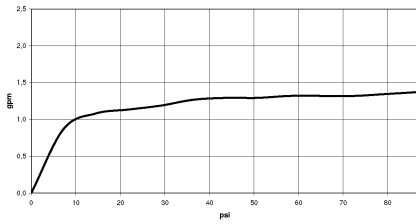

28 025 979

- spray head Ø 100mm
- COMPACT RAIN, max. flow rate 5 l/min (at 3 bar)
- with anti-scale system
- 1/2" connection
- This product can help a building meet the requirements of Green Building Rating Systems, e.g. LEED®, BREEAM®, DGNB

Intrinsic protection against back flow.

Fits: IMO, LULU, MADISON, MEM, TARA, CL.1, LISSÉ, VAIA, META, CYO

	Champagne (22kt Gold)	28 025 979-47 0010
	Chrome	28 025 979-00 0010
	Brushed Platinum	28 025 979-06 0010
	Platinum	28 025 979-08 0010
	Dark Chrome	28 025 979-19 0010
	Light Gold	28 025 979-26 0010
	Brushed Durabronze (23kt Gold)	28 025 979-28 0010
	Matte Black	28 025 979-33 0010
	Brushed Champagne (22kt Gold)	28 025 979-46 0010
	Brushed Chrome	28 025 979-93 0010
	Brushed Dark Platinum	28 025 979-99 0010

28 025 979

mm [inches]

Flow rate chart

28 025 979

Product version from 4/1/2023

Parts for other
finishes can be found
here: [Chrome](#)

SERIES-VARIOUS Hand shower - Champagne (22kt Gold)

IMO