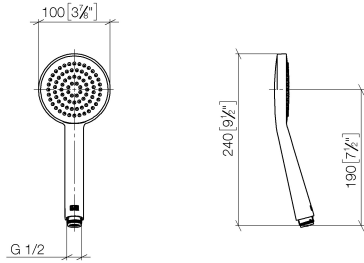

28 025 979

- spray head Ø 100mm
- COMPACT RAIN, max. flow rate 5 l/min (at 3 bar)
- with anti-scale system
- 1/2" connection
- This product can help a building meet the requirements of Green Building Rating Systems, e.g. LEED®, BREEAM®, DGNB

Intrinsic protection against back flow.

Fits: IMO, LULU, MADISON, MEM, TARA, CL.1, LISSÉ, VAIA, META, CYO

	Champagne (22kt Gold)	28 025 979-47 0010
	Chrome	28 025 979-00 0010
	Brushed Platinum	28 025 979-06 0010
	Platinum	28 025 979-08 0010
	Dark Chrome	28 025 979-19 0010
	Light Gold	28 025 979-26 0010
	Brushed Durabronze (23kt Gold)	28 025 979-28 0010
	Matte Black	28 025 979-33 0010
	Brushed Champagne (22kt Gold)	28 025 979-46 0010
	Brushed Chrome	28 025 979-93 0010
	Brushed Dark Platinum	28 025 979-99 0010

28 025 979

mm [inches]

Flow rate chart

28 025 979

Product version from 4/1/2023

Parts for other
finishes can be found
here: [Chrome](#)

SERIES-VARIOUS Hand shower - Champagne (22kt Gold)

IMO