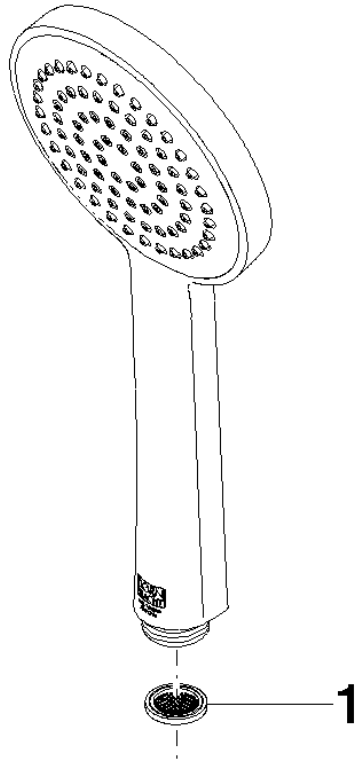

28 025 979

- spray head Ø 100mm
- COMPACT RAIN, max. flow rate 5 l/min (at 3 bar)
- with anti-scale system
- 1/2" connection
- This product can help a building meet the requirements of Green Building Rating Systems, e.g. LEED®, BREEAM®, DGNB

Intrinsic protection against back flow.

Fits: IMO, LULU, MADISON, MEM, TARA, CL.1, LISSÉ, VAIA, META, CYO

	Champagne (22kt Gold)	28 025 979-47 0010
	Chrome	28 025 979-00 0010
	Brushed Platinum	28 025 979-06 0010
	Platinum	28 025 979-08 0010
	Dark Chrome	28 025 979-19 0010
	Light Gold	28 025 979-26 0010
	Brushed Durabronze (23kt Gold)	28 025 979-28 0010
	Matte Black	28 025 979-33 0010
	Brushed Champagne (22kt Gold)	28 025 979-46 0010
	Brushed Chrome	28 025 979-93 0010
	Brushed Dark Platinum	28 025 979-99 0010

28 025 979

mm [inches]

Flow rate chart

28 025 979

Product version from 4/1/2023

Parts for other
finishes can be found
here: [Chrome](#)

SERIES-VARIOUS Hand shower - Champagne (22kt Gold)

IMO