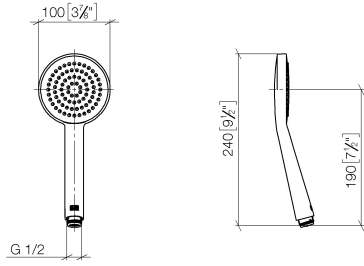

28 025 979

- spray head Ø 100mm
- COMPACT RAIN, max. flow rate 5 l/min (at 3 bar)
- with anti-scale system
- 1/2" connection
- This product can help a building meet the requirements of Green Building Rating Systems, e.g. LEED®, BREEAM®, DGNB

Intrinsic protection against back flow.

Fits: IMO, LULU, MADISON, MEM, TARA, CL.1, LISSÉ, VAIA, META, CYO

	Brushed Dark Platinum	28 025 979-99 0010
	Chrome	28 025 979-00 0010
	Brushed Platinum	28 025 979-06 0010
	Platinum	28 025 979-08 0010
	Dark Chrome	28 025 979-19 0010
	Light Gold	28 025 979-26 0010
	Brushed Durabronze (23kt Gold)	28 025 979-28 0010
	Matte Black	28 025 979-33 0010
	Brushed Champagne (22kt Gold)	28 025 979-46 0010
	Champagne (22kt Gold)	28 025 979-47 0010
	Brushed Chrome	28 025 979-93 0010

28 025 979

mm [inches]

Flow rate chart

28 025 979

Product version from 4/1/2023

Parts for other
finishes can be found
here: [Chrome](#)

SERIES-VARIOUS Hand shower - Brushed Dark Platinum

IMO