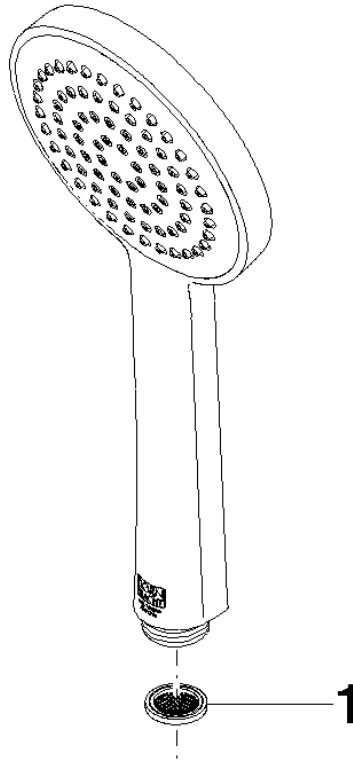

28 025 979

- spray head Ø 100mm
- COMPACT RAIN, max. flow rate 5 l/min (at 3 bar)
- with anti-scale system
- 1/2" connection
- This product can help a building meet the requirements of Green Building Rating Systems, e.g. LEED®, BREEAM®, DGNB

Intrinsic protection against back flow.

Fits: IMO, LULU, MADISON, MEM, TARA, CL.1, LISSÉ, VAIA, META, CYO

	Brushed Dark Platinum	28 025 979-99 0010
	Chrome	28 025 979-00 0010
	Brushed Platinum	28 025 979-06 0010
	Platinum	28 025 979-08 0010
	Dark Chrome	28 025 979-19 0010
	Light Gold	28 025 979-26 0010
	Brushed Durabronze (23kt Gold)	28 025 979-28 0010
	Matte Black	28 025 979-33 0010
	Brushed Champagne (22kt Gold)	28 025 979-46 0010
	Champagne (22kt Gold)	28 025 979-47 0010
	Brushed Chrome	28 025 979-93 0010

28 025 979

mm [inches]

Flow rate chart

28 025 979

Product version from 4/1/2023

Parts for other
finishes can be found
here: [Chrome](#)

SERIES-VARIOUS Hand shower - Brushed Dark Platinum

IMO