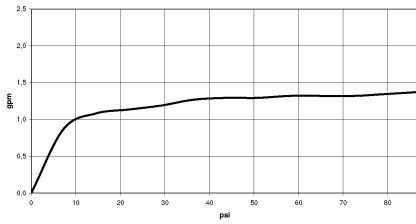

28 025 979

- spray head Ø 100mm
- COMPACT RAIN, max. flow rate 5 l/min (at 3 bar)
- with anti-scale system
- 1/2" connection
- This product can help a building meet the requirements of Green Building Rating Systems, e.g. LEED®, BREEAM®, DGNB

Intrinsic protection against back flow.

Fits: IMO, LULU, MADISON, MEM, TARA, CL.1, LISSÉ, VAIA, META, CYO

	Brushed Dark Platinum	28 025 979-99 0010
	Chrome	28 025 979-00 0010
	Brushed Platinum	28 025 979-06 0010
	Platinum	28 025 979-08 0010
	Dark Chrome	28 025 979-19 0010
	Light Gold	28 025 979-26 0010
	Brushed Durabronze (23kt Gold)	28 025 979-28 0010
	Matte Black	28 025 979-33 0010
	Brushed Champagne (22kt Gold)	28 025 979-46 0010
	Champagne (22kt Gold)	28 025 979-47 0010
	Brushed Chrome	28 025 979-93 0010

28 025 979

mm [inches]

Flow rate chart

28 025 979

Product version from 4/1/2023

Parts for other
finishes can be found
here: [Chrome](#)

SERIES-VARIOUS Hand shower - Brushed Dark Platinum

IMO