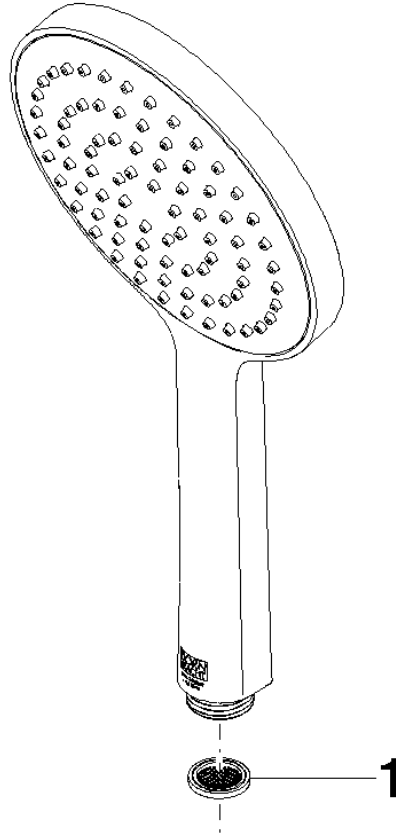

28 027 979

- spray head Ø 130 mm
- COMPACT RAIN, max. flow rate 6.8 l/min (at 3 bar)
- with anti-scale system
- 1/2" connection
- This product can help a building meet the requirements of Green Building Rating Systems, e.g. LEED®, BREEAM®, DGNB

Intrinsic protection against back flow.

Fits: IMO, LULU, MADISON, MEM, TARA, CL.1, LISSÉ, VAIA, META, CYO

	Platinum	28 027 979-08 0010
	Chrome	28 027 979-00 0010
	Brushed Platinum	28 027 979-06 0010
	Dark Chrome	28 027 979-19 0010
	Light Gold	28 027 979-26 0010
	Brushed Durabronze (23kt Gold)	28 027 979-28 0010
	Matte Black	28 027 979-33 0010
	Brushed Champagne (22kt Gold)	28 027 979-46 0010
	Champagne (22kt Gold)	28 027 979-47 0010
	Brushed Chrome	28 027 979-93 0010
	Brushed Dark Platinum	28 027 979-99 0010

28 027 979

mm [inches]

Flow rate chart

28 027 979

**Product version from 4/1/2024**

Parts for other  
finishes can be found  
here: [Chrome](#)

SERIES-VARIOUS Hand shower - Platinum

IMO

28 027 979

**Spare parts list**

**Product version from 4/1/2024**

No.	Item Number	Name	Quantity used	Delivery time
	09 23 01 039 90	sieve	1	2