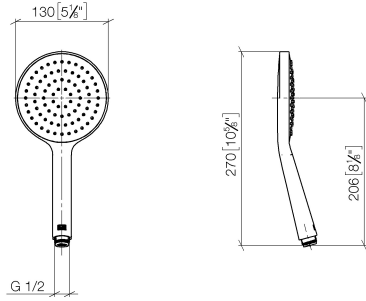

28 027 979

- spray head Ø 130 mm
- COMPACT RAIN, max. flow rate 6.8 l/min (at 3 bar)
- with anti-scale system
- 1/2" connection
- This product can help a building meet the requirements of Green Building Rating Systems, e.g. LEED®, BREEAM®, DGNB

Intrinsic protection against back flow.

Fits: IMO, LULU, MADISON, MEM, TARA, CL.1, LISSÉ, VAIA, META, CYO

	Platinum	28 027 979-08 0010
	Chrome	28 027 979-00 0010
	Brushed Platinum	28 027 979-06 0010
	Dark Chrome	28 027 979-19 0010
	Light Gold	28 027 979-26 0010
	Brushed Durabronze (23kt Gold)	28 027 979-28 0010
	Matte Black	28 027 979-33 0010
	Brushed Champagne (22kt Gold)	28 027 979-46 0010
	Champagne (22kt Gold)	28 027 979-47 0010
	Brushed Chrome	28 027 979-93 0010
	Brushed Dark Platinum	28 027 979-99 0010

28 027 979

mm [inches]

Flow rate chart

28 027 979

**Product version from 4/1/2024**

Parts for other  
finishes can be found  
here: [Chrome](#)

SERIES-VARIOUS Hand shower - Platinum

IMO