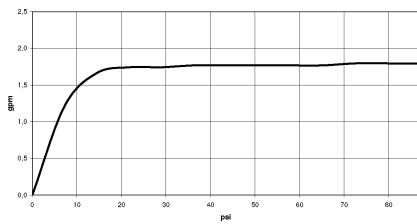

28 027 979

- spray head Ø 130 mm
- COMPACT RAIN, max. flow rate 6.8 l/min (at 3 bar)
- with anti-scale system
- 1/2" connection
- This product can help a building meet the requirements of Green Building Rating Systems, e.g. LEED®, BREEAM®, DGNB

SERIES-VARIOUS Hand shower - Champagne (22kt Gold)

IMO

28 027 979

mm [inches]

Flow rate chart

28 027 979

Product version from 4/1/2024

Parts for other
finishes can be found
here: [Chrome](#)