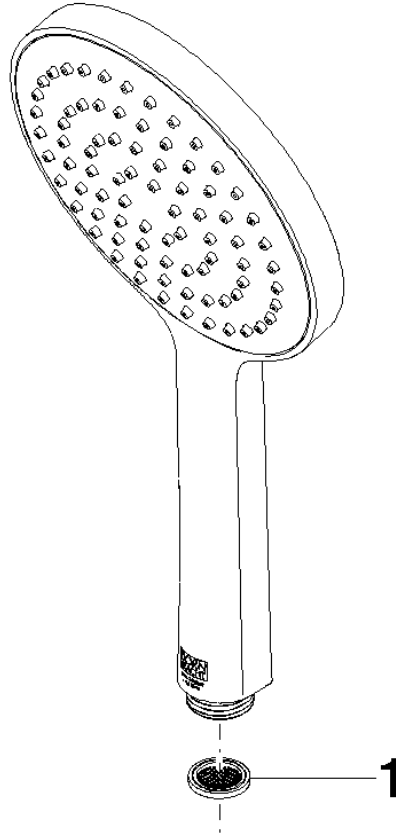

28 027 979

- spray head Ø 130 mm
- COMPACT RAIN, max. flow rate 6.8 l/min (at 3 bar)
- with anti-scale system
- 1/2" connection
- This product can help a building meet the requirements of Green Building Rating Systems, e.g. LEED®, BREEAM®, DGNB

Intrinsic protection against back flow.

Fits: IMO, LULU, MADISON, MEM, TARA, CL.1, LISSÉ, VAIA, META, CYO

	Champagne (22kt Gold)	28 027 979-47 0010
	Chrome	28 027 979-00 0010
	Brushed Platinum	28 027 979-06 0010
	Platinum	28 027 979-08 0010
	Dark Chrome	28 027 979-19 0010
	Light Gold	28 027 979-26 0010
	Brushed Durabronze (23kt Gold)	28 027 979-28 0010
	Matte Black	28 027 979-33 0010
	Brushed Champagne (22kt Gold)	28 027 979-46 0010
	Brushed Chrome	28 027 979-93 0010
	Brushed Dark Platinum	28 027 979-99 0010

SERIES-VARIOUS Hand shower - Champagne (22kt Gold)

IMO

28 027 979

mm [inches]

Flow rate chart

28 027 979

Product version from 4/1/2024

Parts for other
finishes can be found
here: [Chrome](#)

SERIES-VARIOUS Hand shower - Champagne (22kt Gold)

IMO

28 027 979

Spare parts list

Product version from 4/1/2024

No.	Item Number	Name	Quantity used	Delivery time
	09 23 01 039 90	sieve	1	2