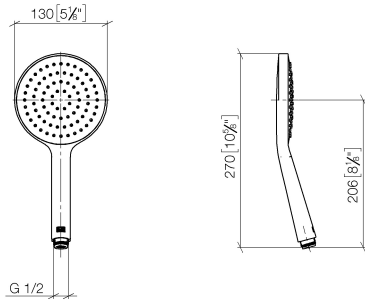

28 027 979

- spray head Ø 130 mm
- COMPACT RAIN, max. flow rate 6.8 l/min (at 3 bar)
- with anti-scale system
- 1/2" connection
- This product can help a building meet the requirements of Green Building Rating Systems, e.g. LEED®, BREEAM®, DGNB

Intrinsic protection against back flow.

Fits: IMO, LULU, MADISON, MEM, TARA, CL.1, LISSÉ, VAIA, META, CYO

	Champagne (22kt Gold)	28 027 979-47 0010
	Chrome	28 027 979-00 0010
	Brushed Platinum	28 027 979-06 0010
	Platinum	28 027 979-08 0010
	Dark Chrome	28 027 979-19 0010
	Light Gold	28 027 979-26 0010
	Brushed Durabronze (23kt Gold)	28 027 979-28 0010
	Matte Black	28 027 979-33 0010
	Brushed Champagne (22kt Gold)	28 027 979-46 0010
	Brushed Chrome	28 027 979-93 0010
	Brushed Dark Platinum	28 027 979-99 0010

SERIES-VARIOUS Hand shower - Champagne (22kt Gold)

IMO

28 027 979

mm [inches]

Flow rate chart

28 027 979

Product version from 4/1/2024

Parts for other
finishes can be found
here: [Chrome](#)