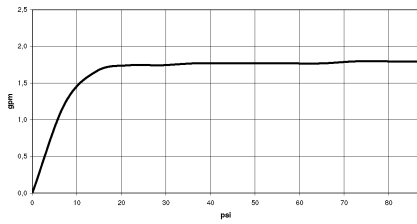

28 027 979

- spray head Ø 130 mm
- COMPACT RAIN, max. flow rate 6.8 l/min (at 3 bar)
- with anti-scale system
- 1/2" connection
- This product can help a building meet the requirements of Green Building Rating Systems, e.g. LEED®, BREEAM®, DGNB

Intrinsic protection against back flow.

Fits: IMO, LULU, MADISON, MEM, TARA, CL.1, LISSÉ, VAIA, META, CYO

	Brushed Dark Platinum	28 027 979-99 0010
	Chrome	28 027 979-00 0010
	Brushed Platinum	28 027 979-06 0010
	Platinum	28 027 979-08 0010
	Dark Chrome	28 027 979-19 0010
	Light Gold	28 027 979-26 0010
	Brushed Durabronze (23kt Gold)	28 027 979-28 0010
	Matte Black	28 027 979-33 0010
	Brushed Champagne (22kt Gold)	28 027 979-46 0010
	Champagne (22kt Gold)	28 027 979-47 0010
	Brushed Chrome	28 027 979-93 0010

28 027 979

mm [inches]

Flow rate chart

28 027 979

Product version from 4/1/2024

Parts for other
finishes can be found
here: [Chrome](#)

SERIES-VARIOUS Hand shower - Brushed Dark Platinum

IMO