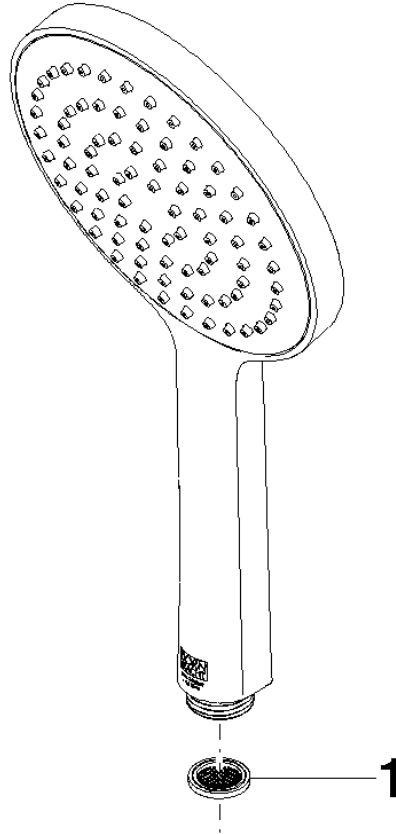

28 027 979

- spray head Ø 130 mm
- COMPACT RAIN, max. flow rate 6.8 l/min (at 3 bar)
- with anti-scale system
- 1/2" connection
- This product can help a building meet the requirements of Green Building Rating Systems, e.g. LEED®, BREEAM®, DGNB

Intrinsic protection against back flow.

Fits: IMO, LULU, MADISON, MEM, TARA, CL.1, LISSÉ, VAIA, META, CYO

	Brushed Dark Platinum	28 027 979-99 0010
	Chrome	28 027 979-00 0010
	Brushed Platinum	28 027 979-06 0010
	Platinum	28 027 979-08 0010
	Dark Chrome	28 027 979-19 0010
	Light Gold	28 027 979-26 0010
	Brushed Durabronze (23kt Gold)	28 027 979-28 0010
	Matte Black	28 027 979-33 0010
	Brushed Champagne (22kt Gold)	28 027 979-46 0010
	Champagne (22kt Gold)	28 027 979-47 0010
	Brushed Chrome	28 027 979-93 0010

28 027 979

mm [inches]

Flow rate chart

28 027 979

Product version from 4/1/2024

Parts for other
finishes can be found
here: [Chrome](#)

SERIES-VARIOUS Hand shower - Brushed Dark Platinum

IMO

28 027 979

Spare parts list

Product version from 4/1/2024

No.	Item Number	Name	Quantity used	Delivery time
	09 23 01 039 90	sieve	1	2