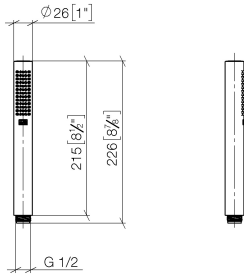

**SERIES-VARIOUS Hand shower - Brushed Platinum**

IMO

28 029 979

- COMPACT RAIN, max. flow rate 15 l/min (at 3 bar)
- with anti-scale system
- 1/2" connection

Intrinsic protection against back flow.

Fits: IMO, LULU, MADISON, MEM, TARA,  
CL.1, LISSÉ, VAIA, META, CYO

28 029 979

mm [inches]

Flow rate chart

28 029 979

**Product version from 4/1/2024**

Parts for other  
finishes can be found  
here: [Chrome](#)

SERIES-VARIOUS Hand shower - Brushed Platinum

IMO