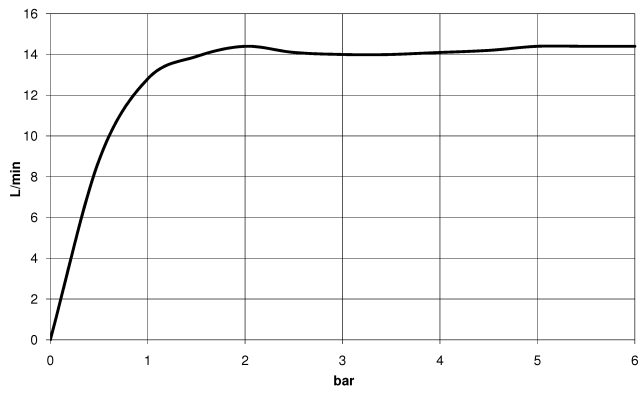

**SERIES-VARIOUS Hand shower - Brushed Platinum**

IMO

28 029 979

- COMPACT RAIN, max. flow rate 15 l/min (at 3 bar)
- with anti-scale system
- 1/2" connection

Intrinsic protection against back flow.

Fits: IMO, LULU, MADISON, MEM, TARA,  
CL.1, LISSÉ, VAIA, META, CYO

	Brushed Platinum	28 029 979-06
	Chrome	28 029 979-00 0010
	Chrome	28 029 979-00
	Brushed Platinum	28 029 979-06 0010
	Platinum	28 029 979-08
	Platinum	28 029 979-08 0010
	Dark Chrome	28 029 979-19 0010
	Dark Chrome	28 029 979-19
	Light Gold	28 029 979-26
	Light Gold	28 029 979-26 0010
	Brushed Durabass (23kt Gold)	28 029 979-28
	Brushed Durabass (23kt Gold)	28 029 979-28 0010
	Matte Black	28 029 979-33 0010
	Matte Black	28 029 979-33
	Brushed Champagne (22kt Gold)	28 029 979-46 0010
	Brushed Champagne (22kt Gold)	28 029 979-46
	Champagne (22kt Gold)	28 029 979-47 0010
	Champagne (22kt Gold)	28 029 979-47
	Brushed Chrome	28 029 979-93 0010
	Brushed Chrome	28 029 979-93
	Brushed Dark Platinum	28 029 979-99
	Brushed Dark Platinum	28 029 979-99 0010

28 029 979

mm [inches]

Flow rate chart

28 029 979

**Product version from 4/1/2024**

Parts for other  
finishes can be found  
here: [Chrome](#)

SERIES-VARIOUS Hand shower - Brushed Platinum

IMO