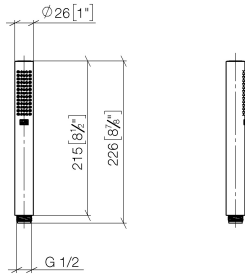

28 029 979

- COMPACT RAIN, max. flow rate 15 l/min (at 3 bar)
- with anti-scale system
- 1/2" connection

Intrinsic protection against back flow.

Fits: IMO, LULU, MADISON, MEM, TARA,  
CL.1, LISSÉ, VAIA, META, CYO

28 029 979

mm [inches]

Flow rate chart

28 029 979

**Product version from 4/1/2024**

Parts for other finishes can be found here: [Chrome](#)

**SERIES-VARIOUS Hand shower - Platinum**

IMO