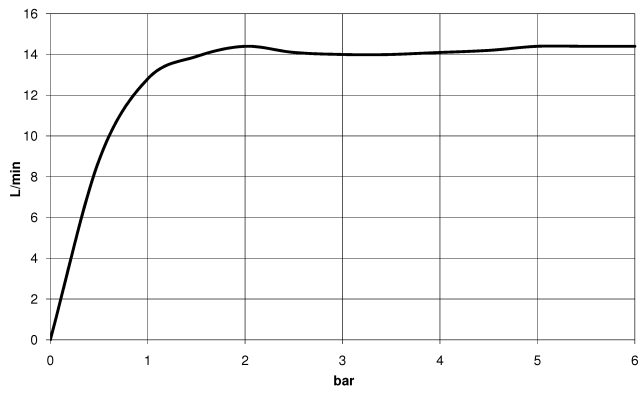

28 029 979

- COMPACT RAIN, max. flow rate 15 l/min (at 3 bar)
- with anti-scale system
- 1/2" connection

Intrinsic protection against back flow.

Fits: IMO, LULU, MADISON, MEM, TARA,  
CL.1, LISSÉ, VAIA, META, CYO

	Platinum	28 029 979-08
	Chrome	28 029 979-00 0010
	Chrome	28 029 979-00
	Brushed Platinum	28 029 979-06 0010
	Brushed Platinum	28 029 979-06
	Platinum	28 029 979-08 0010
	Dark Chrome	28 029 979-19 0010
	Dark Chrome	28 029 979-19
	Light Gold	28 029 979-26
	Light Gold	28 029 979-26 0010
	Brushed Durabass (23kt Gold)	28 029 979-28
	Brushed Durabass (23kt Gold)	28 029 979-28 0010
	Matte Black	28 029 979-33 0010
	Matte Black	28 029 979-33
	Brushed Champagne (22kt Gold)	28 029 979-46 0010
	Brushed Champagne (22kt Gold)	28 029 979-46
	Champagne (22kt Gold)	28 029 979-47 0010
	Champagne (22kt Gold)	28 029 979-47
	Brushed Chrome	28 029 979-93 0010
	Brushed Chrome	28 029 979-93
	Brushed Dark Platinum	28 029 979-99
	Brushed Dark Platinum	28 029 979-99 0010

28 029 979

mm [inches]

Flow rate chart

28 029 979

**Product version from 4/1/2024**

Parts for other finishes can be found here: [Chrome](#)

**SERIES-VARIOUS Hand shower - Platinum**

IMO