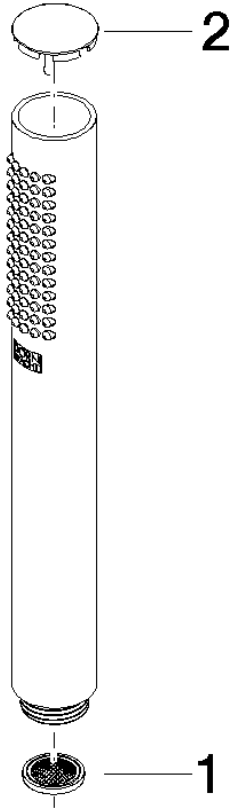

28 029 979

- COMPACT RAIN, max. flow rate 15 l/min (at 3 bar)
- with anti-scale system
- 1/2" connection

Intrinsic protection against back flow.

Fits: IMO, LULU, MADISON, MEM, TARA,  
CL.1, LISSÉ, VAIA, META, CYO

	Platinum	28 029 979-08
	Chrome	28 029 979-00 0010
	Chrome	28 029 979-00
	Brushed Platinum	28 029 979-06 0010
	Brushed Platinum	28 029 979-06
	Platinum	28 029 979-08 0010
	Dark Chrome	28 029 979-19 0010
	Dark Chrome	28 029 979-19
	Light Gold	28 029 979-26
	Light Gold	28 029 979-26 0010
	Brushed Durabass (23kt Gold)	28 029 979-28
	Brushed Durabass (23kt Gold)	28 029 979-28 0010
	Matte Black	28 029 979-33 0010
	Matte Black	28 029 979-33
	Brushed Champagne (22kt Gold)	28 029 979-46 0010
	Brushed Champagne (22kt Gold)	28 029 979-46
	Champagne (22kt Gold)	28 029 979-47 0010
	Champagne (22kt Gold)	28 029 979-47
	Brushed Chrome	28 029 979-93 0010
	Brushed Chrome	28 029 979-93
	Brushed Dark Platinum	28 029 979-99
	Brushed Dark Platinum	28 029 979-99 0010

28 029 979

mm [inches]

Flow rate chart

28 029 979

**Product version from 4/1/2024**

Parts for other finishes can be found here: [Chrome](#)

**SERIES-VARIOUS Hand shower - Platinum**

IMO

28 029 979

**Spare parts list**

**Product version from 4/1/2024**

No.	Item Number	Name	Quantity used	Delivery time
	09 23 01 039 90	sieve	2	2