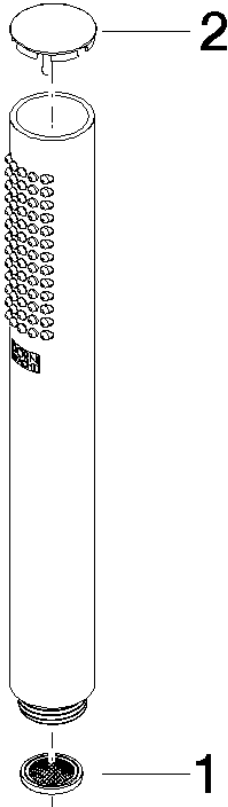

SERIES-VARIOUS Hand shower - Platinum

IMO

28 029 979

- COMPACT RAIN, max. flow rate 6.8 l/min (at 3 bar)
- with anti-scale system
- 1/2" connection
- This product can help a building meet the requirements of Green Building Rating Systems, e.g. LEED®, BREEAM®, DGNB

Intrinsic protection against back flow.

Fits: IMO, LULU, MADISON, MEM, TARA, CL.1, LISSÉ, VAIA, META, CYO

	Platinum	28 029 979-08 0010
	Chrome	28 029 979-00 0010
	Chrome	28 029 979-00
	Brushed Platinum	28 029 979-06 0010
	Brushed Platinum	28 029 979-06
	Platinum	28 029 979-08
	Dark Chrome	28 029 979-19 0010
	Dark Chrome	28 029 979-19
	Light Gold	28 029 979-26
	Light Gold	28 029 979-26 0010
	Brushed Durabronze (23kt Gold)	28 029 979-28
	Brushed Durabronze (23kt Gold)	28 029 979-28 0010
	Matte Black	28 029 979-33 0010
	Matte Black	28 029 979-33
	Brushed Champagne (22kt Gold)	28 029 979-46 0010
	Brushed Champagne (22kt Gold)	28 029 979-46
	Champagne (22kt Gold)	28 029 979-47 0010
	Champagne (22kt Gold)	28 029 979-47
	Brushed Chrome	28 029 979-93 0010
	Brushed Chrome	28 029 979-93
	Brushed Dark Platinum	28 029 979-99
	Brushed Dark Platinum	28 029 979-99 0010

28 029 979

mm [inches]

Flow rate chart

28 029 979

Product version from 4/1/2024

Parts for other
finishes can be found
here: [Chrome](#)

SERIES-VARIOUS Hand shower - Platinum

IMO

28 029 979

Spare parts list

Product version from 4/1/2024

No.	Item Number	Name	Quantity used	Delivery time
	09 23 01 039 90	sieve	2	2