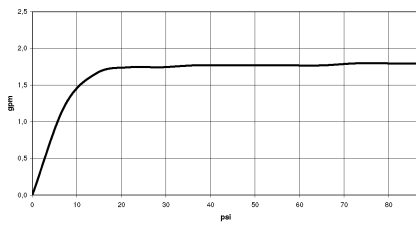

SERIES-VARIOUS Hand shower - Dark Chrome

IMO

28 029 979

- COMPACT RAIN, max. flow rate 6.8 l/min (at 3 bar)
- with anti-scale system
- 1/2" connection
- This product can help a building meet the requirements of Green Building Rating Systems, e.g. LEED®, BREEAM®, DGNB

Intrinsic protection against back flow.

Fits: IMO, LULU, MADISON, MEM, TARA, CL.1, LISSÉ, VAIA, META, CYO

	Dark Chrome	28 029 979-19 0010
	Chrome	28 029 979-00 0010
	Chrome	28 029 979-00
	Brushed Platinum	28 029 979-06 0010
	Brushed Platinum	28 029 979-06
	Platinum	28 029 979-08
	Platinum	28 029 979-08 0010
	Dark Chrome	28 029 979-19
	Light Gold	28 029 979-26
	Light Gold	28 029 979-26 0010
	Brushed Durabass (23kt Gold)	28 029 979-28
	Brushed Durabass (23kt Gold)	28 029 979-28 0010
	Matte Black	28 029 979-33 0010
	Matte Black	28 029 979-33
	Brushed Champagne (22kt Gold)	28 029 979-46 0010
	Brushed Champagne (22kt Gold)	28 029 979-46
	Champagne (22kt Gold)	28 029 979-47 0010
	Champagne (22kt Gold)	28 029 979-47
	Brushed Chrome	28 029 979-93 0010
	Brushed Chrome	28 029 979-93
	Brushed Dark Platinum	28 029 979-99
	Brushed Dark Platinum	28 029 979-99 0010

28 029 979

mm [inches]

Flow rate chart

28 029 979

Product version from 4/1/2024

Parts for other
finishes can be found
here: [Chrome](#)

SERIES-VARIOUS Hand shower - Dark Chrome

IMO