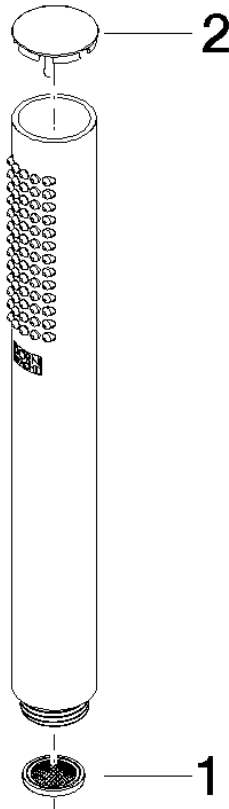

SERIES-VARIOUS Hand shower - Dark Chrome

IMO

28 029 979

- COMPACT RAIN, max. flow rate 6.8 l/min (at 3 bar)
- with anti-scale system
- 1/2" connection
- This product can help a building meet the requirements of Green Building Rating Systems, e.g. LEED®, BREEAM®, DGNB

Intrinsic protection against back flow.

Fits: IMO, LULU, MADISON, MEM, TARA, CL.1, LISSÉ, VAIA, META, CYO

	Dark Chrome	28 029 979-19 0010
	Chrome	28 029 979-00 0010
	Chrome	28 029 979-00
	Brushed Platinum	28 029 979-06 0010
	Brushed Platinum	28 029 979-06
	Platinum	28 029 979-08
	Platinum	28 029 979-08 0010
	Dark Chrome	28 029 979-19
	Light Gold	28 029 979-26
	Light Gold	28 029 979-26 0010
	Brushed Durabass (23kt Gold)	28 029 979-28
	Brushed Durabass (23kt Gold)	28 029 979-28 0010
	Matte Black	28 029 979-33 0010
	Matte Black	28 029 979-33
	Brushed Champagne (22kt Gold)	28 029 979-46 0010
	Brushed Champagne (22kt Gold)	28 029 979-46
	Champagne (22kt Gold)	28 029 979-47 0010
	Champagne (22kt Gold)	28 029 979-47
	Brushed Chrome	28 029 979-93 0010
	Brushed Chrome	28 029 979-93
	Brushed Dark Platinum	28 029 979-99
	Brushed Dark Platinum	28 029 979-99 0010

28 029 979

mm [inches]

Flow rate chart

28 029 979

Product version from 4/1/2024

Parts for other
finishes can be found
here: [Chrome](#)

SERIES-VARIOUS Hand shower - Dark Chrome

IMO

28 029 979

Spare parts list

Product version from 4/1/2024

No.	Item Number	Name	Quantity used	Delivery time
	09 23 01 039 90	sieve	2	2