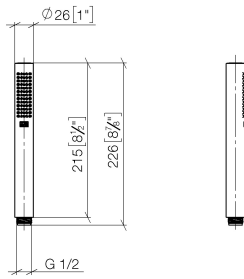

SERIES-VARIOUS Hand shower - Dark Chrome

IMO

28 029 979

- COMPACT RAIN, max. flow rate 6.8 l/min (at 3 bar)
- with anti-scale system
- 1/2" connection
- This product can help a building meet the requirements of Green Building Rating Systems, e.g. LEED®, BREEAM®, DGNB

Intrinsic protection against back flow.

Fits: IMO, LULU, MADISON, MEM, TARA, CL.1, LISSÉ, VAIA, META, CYO

	Dark Chrome	28 029 979-19 0010
	Chrome	28 029 979-00 0010
	Chrome	28 029 979-00
	Brushed Platinum	28 029 979-06 0010
	Brushed Platinum	28 029 979-06
	Platinum	28 029 979-08
	Platinum	28 029 979-08 0010
	Dark Chrome	28 029 979-19
	Light Gold	28 029 979-26
	Light Gold	28 029 979-26 0010
	Brushed Durabass (23kt Gold)	28 029 979-28
	Brushed Durabass (23kt Gold)	28 029 979-28 0010
	Matte Black	28 029 979-33 0010
	Matte Black	28 029 979-33
	Brushed Champagne (22kt Gold)	28 029 979-46 0010
	Brushed Champagne (22kt Gold)	28 029 979-46
	Champagne (22kt Gold)	28 029 979-47 0010
	Champagne (22kt Gold)	28 029 979-47
	Brushed Chrome	28 029 979-93 0010
	Brushed Chrome	28 029 979-93
	Brushed Dark Platinum	28 029 979-99
	Brushed Dark Platinum	28 029 979-99 0010

28 029 979

mm [inches]

Flow rate chart

28 029 979

Product version from 4/1/2024

Parts for other
finishes can be found
here: [Chrome](#)

SERIES-VARIOUS Hand shower - Dark Chrome

IMO