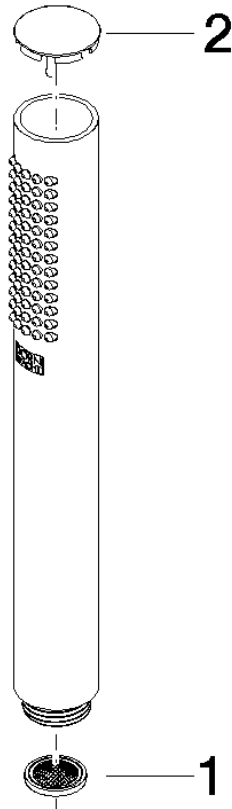

SERIES-VARIOUS Hand shower - Light Gold

IMO

28 029 979

- COMPACT RAIN, max. flow rate 15 l/min (at 3 bar)
- with anti-scale system
- 1/2" connection

Intrinsic protection against back flow.

Fits: IMO, LULU, MADISON, MEM, TARA,
CL.1, LISSÉ, VAIA, META, CYO

| | | |
|--|-------------------------------------|--------------------|
|  | Light Gold | 28 029 979-26 |
|  | Chrome | 28 029 979-00 0010 |
|  | Chrome | 28 029 979-00 |
|  | Brushed Platinum | 28 029 979-06 0010 |
|  | Brushed Platinum | 28 029 979-06 |
|  | Platinum | 28 029 979-08 |
|  | Platinum | 28 029 979-08 0010 |
|  | Dark Chrome | 28 029 979-19 0010 |
|  | Dark Chrome | 28 029 979-19 |
|  | Light Gold | 28 029 979-26 0010 |
|  | Brushed Durabass (23kt Gold) | 28 029 979-28 |
|  | Brushed Durabass (23kt Gold) | 28 029 979-28 0010 |
|  | Matte Black | 28 029 979-33 0010 |
|  | Matte Black | 28 029 979-33 |
|  | Brushed Champagne (22kt Gold) | 28 029 979-46 0010 |
|  | Brushed Champagne (22kt Gold) | 28 029 979-46 |
|  | Champagne (22kt Gold) | 28 029 979-47 0010 |
|  | Champagne (22kt Gold) | 28 029 979-47 |
|  | Brushed Chrome | 28 029 979-93 0010 |
|  | Brushed Chrome | 28 029 979-93 |
|  | Brushed Dark Platinum | 28 029 979-99 |
|  | Brushed Dark Platinum | 28 029 979-99 0010 |

28 029 979

mm [inches]

Flow rate chart

28 029 979

Product version from 4/1/2024

Parts for other
finishes can be found
here: [Chrome](#)

SERIES-VARIOUS Hand shower - Light Gold

IMO

28 029 979

Spare parts list

Product version from 4/1/2024

| No. | Item Number | Name | Quantity used | Delivery time |
|-----|-----------------|-------|---------------|---------------|
| | 09 23 01 039 90 | sieve | 2 | 2 |