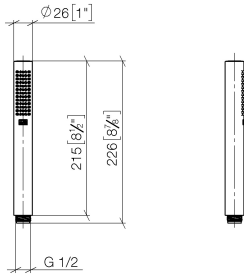

SERIES-VARIOUS Hand shower - Light Gold

IMO

28 029 979

- COMPACT RAIN, max. flow rate 15 l/min (at 3 bar)
- with anti-scale system
- 1/2" connection

Intrinsic protection against back flow.

Fits: IMO, LULU, MADISON, MEM, TARA,
CL.1, LISSÉ, VAIA, META, CYO

| | | |
|--|-------------------------------------|--------------------|
|  | Light Gold | 28 029 979-26 |
|  | Chrome | 28 029 979-00 0010 |
|  | Chrome | 28 029 979-00 |
|  | Brushed Platinum | 28 029 979-06 0010 |
|  | Brushed Platinum | 28 029 979-06 |
|  | Platinum | 28 029 979-08 |
|  | Platinum | 28 029 979-08 0010 |
|  | Dark Chrome | 28 029 979-19 0010 |
|  | Dark Chrome | 28 029 979-19 |
|  | Light Gold | 28 029 979-26 0010 |
|  | Brushed Durabass (23kt Gold) | 28 029 979-28 |
|  | Brushed Durabass (23kt Gold) | 28 029 979-28 0010 |
|  | Matte Black | 28 029 979-33 0010 |
|  | Matte Black | 28 029 979-33 |
|  | Brushed Champagne (22kt Gold) | 28 029 979-46 0010 |
|  | Brushed Champagne (22kt Gold) | 28 029 979-46 |
|  | Champagne (22kt Gold) | 28 029 979-47 0010 |
|  | Champagne (22kt Gold) | 28 029 979-47 |
|  | Brushed Chrome | 28 029 979-93 0010 |
|  | Brushed Chrome | 28 029 979-93 |
|  | Brushed Dark Platinum | 28 029 979-99 |
|  | Brushed Dark Platinum | 28 029 979-99 0010 |

28 029 979

mm [inches]

Flow rate chart

28 029 979

Product version from 4/1/2024

Parts for other
finishes can be found
here: [Chrome](#)

SERIES-VARIOUS Hand shower - Light Gold

IMO