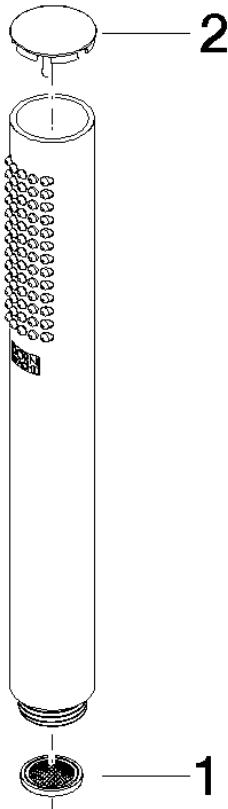

SERIES-VARIOUS Hand shower - Light Gold

IMO

28 029 979

- COMPACT RAIN, max. flow rate 6.8 l/min (at 3 bar)
- with anti-scale system
- 1/2" connection
- This product can help a building meet the requirements of Green Building Rating Systems, e.g. LEED®, BREEAM®, DGNB

Intrinsic protection against back flow.

Fits: IMO, LULU, MADISON, MEM, TARA, CL.1, LISSÉ, VAIA, META, CYO

	Light Gold	28 029 979-26 0010
	Chrome	28 029 979-00 0010
	Chrome	28 029 979-00
	Brushed Platinum	28 029 979-06 0010
	Brushed Platinum	28 029 979-06
	Platinum	28 029 979-08
	Platinum	28 029 979-08 0010
	Dark Chrome	28 029 979-19 0010
	Dark Chrome	28 029 979-19
	Light Gold	28 029 979-26
	Brushed Durabronze (23kt Gold)	28 029 979-28
	Brushed Durabronze (23kt Gold)	28 029 979-28 0010
	Matte Black	28 029 979-33 0010
	Matte Black	28 029 979-33
	Brushed Champagne (22kt Gold)	28 029 979-46 0010
	Brushed Champagne (22kt Gold)	28 029 979-46
	Champagne (22kt Gold)	28 029 979-47 0010
	Champagne (22kt Gold)	28 029 979-47
	Brushed Chrome	28 029 979-93 0010
	Brushed Chrome	28 029 979-93
	Brushed Dark Platinum	28 029 979-99
	Brushed Dark Platinum	28 029 979-99 0010

28 029 979

mm [inches]

Flow rate chart

28 029 979

Product version from 4/1/2024

Parts for other
finishes can be found
here: [Chrome](#)

SERIES-VARIOUS Hand shower - Light Gold

IMO

28 029 979

Spare parts list

Product version from 4/1/2024

No.	Item Number	Name	Quantity used	Delivery time
	09 23 01 039 90	sieve	2	2