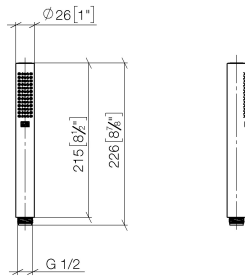

SERIES-VARIOUS Hand shower - Brushed Light Gold

28 029 979 Product version from 4/1/2024

mm [inches]