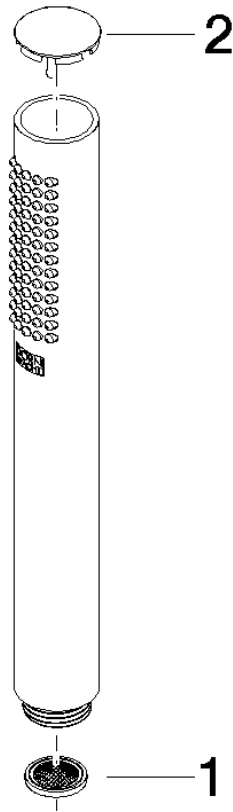

SERIES-VARIOUS Hand shower - Brushed Light Gold

28 029 979 Product version from 4/1/2024

- COMPACT RAIN, max. flow rate 15 l/min (at 3 bar)
- with anti-scale system
- 1/2" connection

Intrinsic protection against back flow.

| | | |
|--|-------------------------------|--------------------|
| | Brushed Light Gold | 28 029 979-27 |
| | Chrome | 28 029 979-00 0010 |
| | Chrome | 28 029 979-00 |
| | Brushed Platinum | 28 029 979-06 0010 |
| | Brushed Platinum | 28 029 979-06 |
| | Platinum | 28 029 979-08 |
| | Platinum | 28 029 979-08 0010 |
| | Dark Chrome | 28 029 979-19 |
| | Dark Chrome | 28 029 979-19 0010 |
| | Light Gold | 28 029 979-26 |
| | Light Gold | 28 029 979-26 0010 |
| | Brushed Light Gold | 28 029 979-27 0010 |
| | Brushed Durabrass (23kt Gold) | 28 029 979-28 0010 |
| | Brushed Durabrass (23kt Gold) | 28 029 979-28 |
| | Matte Black | 28 029 979-33 0010 |
| | Matte Black | 28 029 979-33 |
| | Brushed Champagne (22kt Gold) | 28 029 979-46 |
| | Brushed Champagne (22kt Gold) | 28 029 979-46 0010 |
| | Champagne (22kt Gold) | 28 029 979-47 0010 |
| | Champagne (22kt Gold) | 28 029 979-47 |
| | Brushed Chrome | 28 029 979-93 0010 |
| | Brushed Chrome | 28 029 979-93 |
| | Brushed Dark Platinum | 28 029 979-99 0010 |
| | Brushed Dark Platinum | 28 029 979-99 |

SERIES-VARIOUS Hand shower - Brushed Light Gold

28 029 979 Product version from 4/1/2024

SERIES-VARIOUS Hand shower - Brushed Light Gold

28 029 979 Product version from 4/1/2024

mm [inches]

Flow rate chart

SERIES-VARIOUS Hand shower - Brushed Light Gold

28 029 979 Product version from 4/1/2024

Parts for other finishes can be found here: [Chrome](#)

Spare parts list

| No. | Item Number | Name | Quantity used | Delivery time |
|-----|-----------------|-------|---------------|---------------|
| 1 | 09 23 01 039 90 | sieve | 1 | 2 |
| 2 | 09 21 02 153-27 | cap | 1 | 60 |