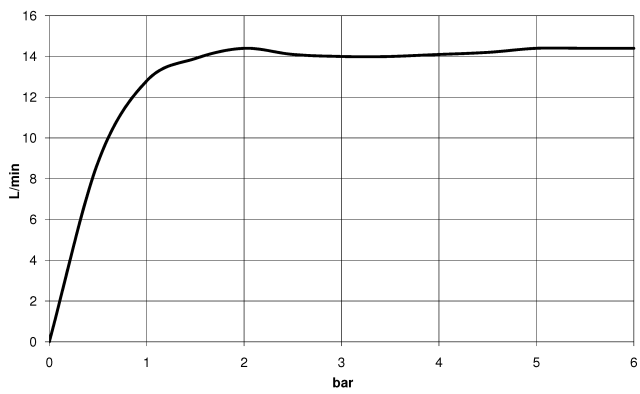

SERIES-VARIOUS Hand shower - Brushed Light Gold

28 029 979 Product version from 4/1/2024

- COMPACT RAIN, max. flow rate 15 l/min (at 3 bar)
- with anti-scale system
- 1/2" connection

Intrinsic protection against back flow.

SERIES-VARIOUS Hand shower - Brushed Light Gold

28 029 979 Product version from 4/1/2024

SERIES-VARIOUS Hand shower - Brushed Light Gold

28 029 979 Product version from 4/1/2024

mm [inches]

Flow rate chart