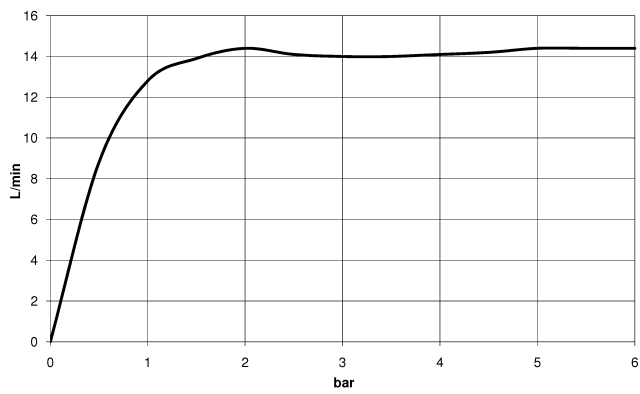

SERIES-VARIOUS Hand shower - Brushed Durabron (23kt Gold)

IMO

28 029 979

- COMPACT RAIN, max. flow rate 15 l/min (at 3 bar)
- with anti-scale system
- 1/2" connection

Intrinsic protection against back flow.

Fits: IMO, LULU, MADISON, MEM, TARA, CL.1, LISSÉ, VAIA, META, CYO

	Brushed Durabron (23kt Gold)	28 029 979-28
	Chrome	28 029 979-00 0010
	Chrome	28 029 979-00
	Brushed Platinum	28 029 979-06 0010
	Brushed Platinum	28 029 979-06
	Platinum	28 029 979-08
	Platinum	28 029 979-08 0010
	Dark Chrome	28 029 979-19 0010
	Dark Chrome	28 029 979-19
	Light Gold	28 029 979-26
	Light Gold	28 029 979-26 0010
	Brushed Durabron (23kt Gold)	28 029 979-28 0010
	Matte Black	28 029 979-33 0010
	Matte Black	28 029 979-33
	Brushed Champagne (22kt Gold)	28 029 979-46 0010
	Brushed Champagne (22kt Gold)	28 029 979-46
	Champagne (22kt Gold)	28 029 979-47 0010
	Champagne (22kt Gold)	28 029 979-47
	Brushed Chrome	28 029 979-93 0010
	Brushed Chrome	28 029 979-93
	Brushed Dark Platinum	28 029 979-99
	Brushed Dark Platinum	28 029 979-99 0010

28 029 979

mm [inches]

Flow rate chart

28 029 979

Product version from 4/1/2024

Parts for other
finishes can be found
here: [Chrome](#)

SERIES-VARIOUS Hand shower - Brushed Durabrass (23kt Gold)

IMO