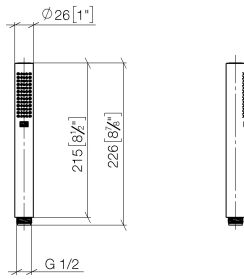

SERIES-VARIOUS Hand shower - Brushed Durabron (23kt Gold)

IMO

28 029 979

- COMPACT RAIN, max. flow rate 15 l/min (at 3 bar)
- with anti-scale system
- 1/2" connection

Intrinsic protection against back flow.

28 029 979

mm [inches]

Flow rate chart

28 029 979

Product version from 4/1/2024

Parts for other
finishes can be found
here: [Chrome](#)

SERIES-VARIOUS Hand shower - Brushed Durabrass (23kt Gold)

IMO