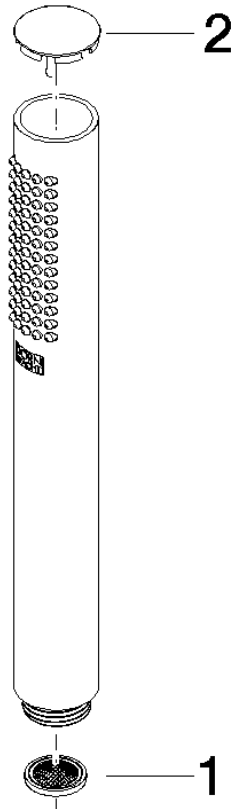

SERIES-VARIOUS Hand shower - Brushed Durabron (23kt Gold)

IMO

28 029 979

- COMPACT RAIN, max. flow rate 15 l/min (at 3 bar)
- with anti-scale system
- 1/2" connection

Intrinsic protection against back flow.

Fits: IMO, LULU, MADISON, MEM, TARA, CL.1, LISSÉ, VAIA, META, CYO

	Brushed Durabron (23kt Gold)	28 029 979-28
	Chrome	28 029 979-00 0010
	Chrome	28 029 979-00
	Brushed Platinum	28 029 979-06 0010
	Brushed Platinum	28 029 979-06
	Platinum	28 029 979-08
	Platinum	28 029 979-08 0010
	Dark Chrome	28 029 979-19 0010
	Dark Chrome	28 029 979-19
	Light Gold	28 029 979-26
	Light Gold	28 029 979-26 0010
	Brushed Durabron (23kt Gold)	28 029 979-28 0010
	Matte Black	28 029 979-33 0010
	Matte Black	28 029 979-33
	Brushed Champagne (22kt Gold)	28 029 979-46 0010
	Brushed Champagne (22kt Gold)	28 029 979-46
	Champagne (22kt Gold)	28 029 979-47 0010
	Champagne (22kt Gold)	28 029 979-47
	Brushed Chrome	28 029 979-93 0010
	Brushed Chrome	28 029 979-93
	Brushed Dark Platinum	28 029 979-99
	Brushed Dark Platinum	28 029 979-99 0010

28 029 979

mm [inches]

Flow rate chart

28 029 979

Product version from 4/1/2024

Parts for other
finishes can be found
here: [Chrome](#)

SERIES-VARIOUS Hand shower - Brushed Durabrass (23kt Gold)

IMO

28 029 979

Spare parts list

Product version from 4/1/2024

No.	Item Number	Name	Quantity used	Delivery time
	09 23 01 039 90	sieve	2	2