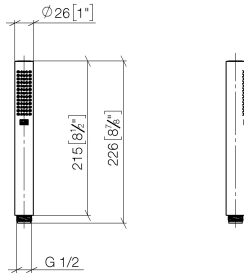

28 029 979

- COMPACT RAIN, max. flow rate 15 l/min (at 3 bar)
- with anti-scale system
- 1/2" connection

Intrinsic protection against back flow.

Fits: IMO, LULU, MADISON, MEM, TARA,
CL.1, LISSÉ, VAIA, META, CYO

28 029 979

mm [inches]

Flow rate chart

28 029 979

Product version from 4/1/2024

Parts for other
finishes can be found
here: [Chrome](#)

SERIES-VARIOUS Hand shower - Matte Black

IMO