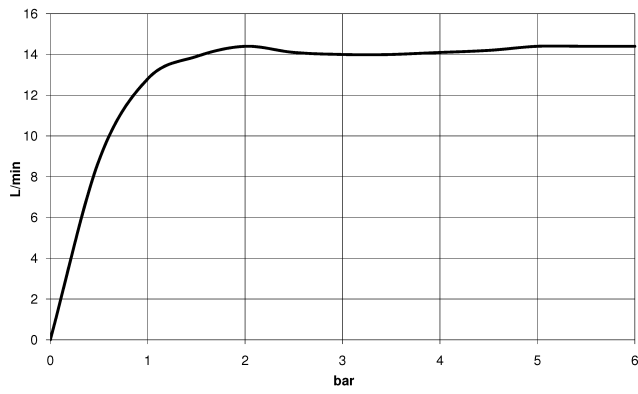

28 029 979

- COMPACT RAIN, max. flow rate 15 l/min (at 3 bar)
- with anti-scale system
- 1/2" connection

Intrinsic protection against back flow.

Fits: IMO, LULU, MADISON, MEM, TARA,
CL.1, LISSÉ, VAIA, META, CYO

	Matte Black	28 029 979-33
	Chrome	28 029 979-00 0010
	Chrome	28 029 979-00
	Brushed Platinum	28 029 979-06 0010
	Brushed Platinum	28 029 979-06
	Platinum	28 029 979-08
	Platinum	28 029 979-08 0010
	Dark Chrome	28 029 979-19 0010
	Dark Chrome	28 029 979-19
	Light Gold	28 029 979-26
	Light Gold	28 029 979-26 0010
	Brushed Durabass (23kt Gold)	28 029 979-28
	Brushed Durabass (23kt Gold)	28 029 979-28 0010
	Matte Black	28 029 979-33 0010
	Brushed Champagne (22kt Gold)	28 029 979-46 0010
	Brushed Champagne (22kt Gold)	28 029 979-46
	Champagne (22kt Gold)	28 029 979-47 0010
	Champagne (22kt Gold)	28 029 979-47
	Brushed Chrome	28 029 979-93 0010
	Brushed Chrome	28 029 979-93
	Brushed Dark Platinum	28 029 979-99
	Brushed Dark Platinum	28 029 979-99 0010

28 029 979

mm [inches]

Flow rate chart

28 029 979

Product version from 4/1/2024

Parts for other
finishes can be found
here: [Chrome](#)

SERIES-VARIOUS Hand shower - Matte Black

IMO