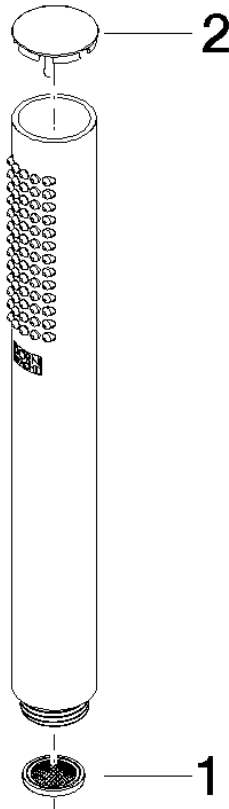

**SERIES-VARIOUS Hand shower - Brushed Champagne (22kt Gold)**

IMO

28 029 979

- COMPACT RAIN, max. flow rate 15 l/min (at 3 bar)
- with anti-scale system
- 1/2" connection

Intrinsic protection against back flow.

Fits: IMO, LULU, MADISON, MEM, TARA, CL.1, LISSÉ, VAIA, META, CYO

	Brushed Champagne (22kt Gold)	28 029 979-46
	Chrome	28 029 979-00 0010
	Chrome	28 029 979-00
	Brushed Platinum	28 029 979-06 0010
	Brushed Platinum	28 029 979-06
	Platinum	28 029 979-08
	Platinum	28 029 979-08 0010
	Dark Chrome	28 029 979-19 0010
	Dark Chrome	28 029 979-19
	Light Gold	28 029 979-26
	Light Gold	28 029 979-26 0010
	Brushed Durabronze (23kt Gold)	28 029 979-28
	Brushed Durabronze (23kt Gold)	28 029 979-28 0010
	Matte Black	28 029 979-33 0010
	Matte Black	28 029 979-33
	Brushed Champagne (22kt Gold)	28 029 979-46 0010
	Champagne (22kt Gold)	28 029 979-47 0010
	Champagne (22kt Gold)	28 029 979-47
	Brushed Chrome	28 029 979-93 0010
	Brushed Chrome	28 029 979-93
	Brushed Dark Platinum	28 029 979-99
	Brushed Dark Platinum	28 029 979-99 0010

28 029 979

mm [inches]

Flow rate chart

28 029 979

**Product version from 4/1/2024**

Parts for other  
finishes can be found  
here: [Chrome](#)

SERIES-VARIOUS Hand shower - Brushed Champagne (22kt Gold)

IMO

28 029 979

**Spare parts list**

**Product version from 4/1/2024**

No.	Item Number	Name	Quantity used	Delivery time
	09 23 01 039 90	sieve	2	2