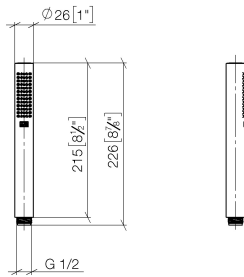

**SERIES-VARIOUS Hand shower - Brushed Champagne (22kt Gold)**

IMO

28 029 979

- COMPACT RAIN, max. flow rate 15 l/min (at 3 bar)
- with anti-scale system
- 1/2" connection

Intrinsic protection against back flow.

28 029 979

mm [inches]

Flow rate chart

28 029 979

**Product version from 4/1/2024**

Parts for other  
finishes can be found  
here: [Chrome](#)

SERIES-VARIOUS Hand shower - Brushed Champagne (22kt Gold)

IMO