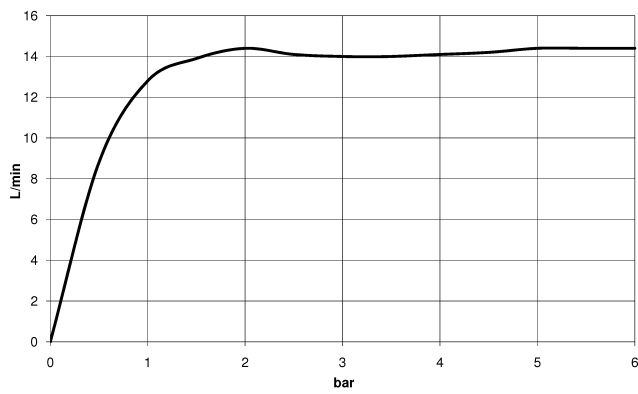

**SERIES-VARIOUS Hand shower - Brushed Champagne (22kt Gold)**

IMO

28 029 979

- COMPACT RAIN, max. flow rate 15 l/min (at 3 bar)
- with anti-scale system
- 1/2" connection

Intrinsic protection against back flow.

Fits: IMO, LULU, MADISON, MEM, TARA, CL.1, LISSÉ, VAIA, META, CYO

	Brushed Champagne (22kt Gold)	28 029 979-46
	Chrome	28 029 979-00 0010
	Chrome	28 029 979-00
	Brushed Platinum	28 029 979-06 0010
	Brushed Platinum	28 029 979-06
	Platinum	28 029 979-08
	Platinum	28 029 979-08 0010
	Dark Chrome	28 029 979-19 0010
	Dark Chrome	28 029 979-19
	Light Gold	28 029 979-26
	Light Gold	28 029 979-26 0010
	Brushed Durabronze (23kt Gold)	28 029 979-28
	Brushed Durabronze (23kt Gold)	28 029 979-28 0010
	Matte Black	28 029 979-33 0010
	Matte Black	28 029 979-33
	Brushed Champagne (22kt Gold)	28 029 979-46 0010
	Champagne (22kt Gold)	28 029 979-47 0010
	Champagne (22kt Gold)	28 029 979-47
	Brushed Chrome	28 029 979-93 0010
	Brushed Chrome	28 029 979-93
	Brushed Dark Platinum	28 029 979-99
	Brushed Dark Platinum	28 029 979-99 0010

28 029 979

mm [inches]

Flow rate chart

28 029 979

**Product version from 4/1/2024**

Parts for other  
finishes can be found  
here: [Chrome](#)

SERIES-VARIOUS Hand shower - Brushed Champagne (22kt Gold)

IMO