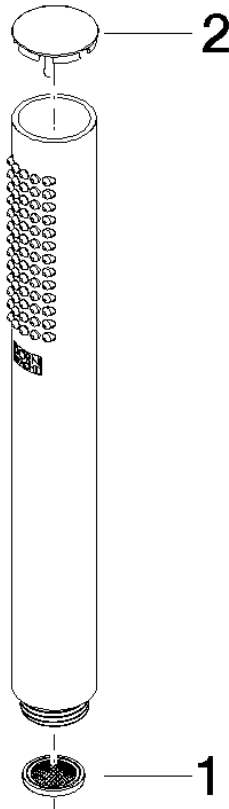

SERIES-VARIOUS Hand shower - Brushed Champagne (22kt Gold)

IMO

28 029 979

- COMPACT RAIN, max. flow rate 6.8 l/min (at 3 bar)
- with anti-scale system
- 1/2" connection
- This product can help a building meet the requirements of Green Building Rating Systems, e.g. LEED®, BREEAM®, DGNB

Intrinsic protection against back flow.

Fits: IMO, LULU, MADISON, MEM, TARA, CL.1, LISSÉ, VAIA, META, CYO

	Brushed Champagne (22kt Gold)	28 029 979-46 0010
	Chrome	28 029 979-00 0010
	Chrome	28 029 979-00
	Brushed Platinum	28 029 979-06 0010
	Brushed Platinum	28 029 979-06
	Platinum	28 029 979-08
	Platinum	28 029 979-08 0010
	Dark Chrome	28 029 979-19 0010
	Dark Chrome	28 029 979-19
	Light Gold	28 029 979-26
	Light Gold	28 029 979-26 0010
	Brushed Durabronze (23kt Gold)	28 029 979-28
	Brushed Durabronze (23kt Gold)	28 029 979-28 0010
	Matte Black	28 029 979-33 0010
	Matte Black	28 029 979-33
	Brushed Champagne (22kt Gold)	28 029 979-46
	Champagne (22kt Gold)	28 029 979-47 0010
	Champagne (22kt Gold)	28 029 979-47
	Brushed Chrome	28 029 979-93 0010
	Brushed Chrome	28 029 979-93
	Brushed Dark Platinum	28 029 979-99
	Brushed Dark Platinum	28 029 979-99 0010

SERIES-VARIOUS Hand shower - Brushed Champagne (22kt Gold)

IMO

28 029 979

mm [inches]

Flow rate chart

28 029 979

Product version from 4/1/2024

Parts for other finishes can be found here: [Chrome](#)

SERIES-VARIOUS Hand shower - Brushed Champagne (22kt Gold)

IMO

28 029 979

Spare parts list

Product version from 4/1/2024

No.	Item Number	Name	Quantity used	Delivery time
	09 23 01 039 90	sieve	2	2