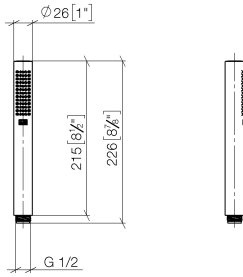

SERIES-VARIOUS Hand shower - Brushed Champagne (22kt Gold)

IMO

28 029 979

- COMPACT RAIN, max. flow rate 6.8 l/min (at 3 bar)
- with anti-scale system
- 1/2" connection
- This product can help a building meet the requirements of Green Building Rating Systems, e.g. LEED®, BREEAM®, DGNB

Intrinsic protection against back flow.

Fits: IMO, LULU, MADISON, MEM, TARA, CL.1, LISSÉ, VAIA, META, CYO

	Brushed Champagne (22kt Gold)	28 029 979-46 0010
	Chrome	28 029 979-00 0010
	Chrome	28 029 979-00
	Brushed Platinum	28 029 979-06 0010
	Brushed Platinum	28 029 979-06
	Platinum	28 029 979-08
	Platinum	28 029 979-08 0010
	Dark Chrome	28 029 979-19 0010
	Dark Chrome	28 029 979-19
	Light Gold	28 029 979-26
	Light Gold	28 029 979-26 0010
	Brushed Durabronze (23kt Gold)	28 029 979-28
	Brushed Durabronze (23kt Gold)	28 029 979-28 0010
	Matte Black	28 029 979-33 0010
	Matte Black	28 029 979-33
	Brushed Champagne (22kt Gold)	28 029 979-46
	Champagne (22kt Gold)	28 029 979-47 0010
	Champagne (22kt Gold)	28 029 979-47
	Brushed Chrome	28 029 979-93 0010
	Brushed Chrome	28 029 979-93
	Brushed Dark Platinum	28 029 979-99
	Brushed Dark Platinum	28 029 979-99 0010

SERIES-VARIOUS Hand shower - Brushed Champagne (22kt Gold)

IMO

28 029 979

mm [inches]

Flow rate chart

28 029 979

Product version from 4/1/2024

Parts for other finishes can be found here: [Chrome](#)