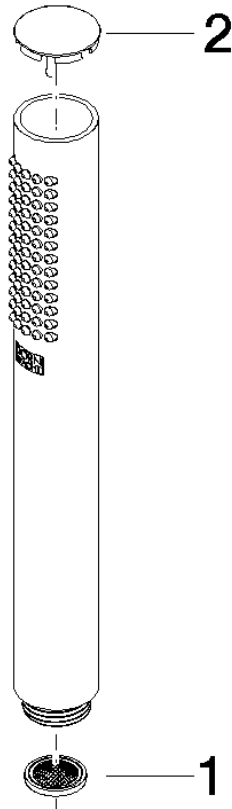

28 029 979

- COMPACT RAIN, max. flow rate 15 l/min (at 3 bar)
- with anti-scale system
- 1/2" connection

Intrinsic protection against back flow.

Fits: IMO, LULU, MADISON, MEM, TARA,  
CL.1, LISSÉ, VAIA, META, CYO

	Champagne (22kt Gold)	28 029 979-47
	Chrome	28 029 979-00 0010
	Chrome	28 029 979-00
	Brushed Platinum	28 029 979-06 0010
	Brushed Platinum	28 029 979-06
	Platinum	28 029 979-08
	Platinum	28 029 979-08 0010
	Dark Chrome	28 029 979-19 0010
	Dark Chrome	28 029 979-19
	Light Gold	28 029 979-26
	Light Gold	28 029 979-26 0010
	Brushed Durabress (23kt Gold)	28 029 979-28
	Brushed Durabress (23kt Gold)	28 029 979-28 0010
	Matte Black	28 029 979-33 0010
	Matte Black	28 029 979-33
	Brushed Champagne (22kt Gold)	28 029 979-46 0010
	Brushed Champagne (22kt Gold)	28 029 979-46
	Champagne (22kt Gold)	28 029 979-47 0010
	Brushed Chrome	28 029 979-93 0010
	Brushed Chrome	28 029 979-93
	Brushed Dark Platinum	28 029 979-99
	Brushed Dark Platinum	28 029 979-99 0010

28 029 979

mm [inches]

Flow rate chart

28 029 979

**Product version from 4/1/2024**

Parts for other  
finishes can be found  
here: [Chrome](#)

SERIES-VARIOUS Hand shower - Champagne (22kt Gold)

IMO

28 029 979

**Spare parts list**

**Product version from 4/1/2024**

No.	Item Number	Name	Quantity used	Delivery time
	09 23 01 039 90	sieve	2	2