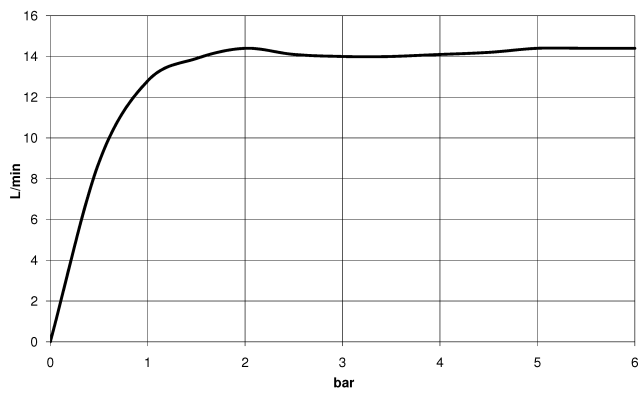

28 029 979

- COMPACT RAIN, max. flow rate 15 l/min (at 3 bar)
- with anti-scale system
- 1/2" connection

Intrinsic protection against back flow.

Fits: IMO, LULU, MADISON, MEM, TARA,  
CL.1, LISSÉ, VAIA, META, CYO

	Champagne (22kt Gold)	28 029 979-47
	Chrome	28 029 979-00 0010
	Chrome	28 029 979-00
	Brushed Platinum	28 029 979-06 0010
	Brushed Platinum	28 029 979-06
	Platinum	28 029 979-08
	Platinum	28 029 979-08 0010
	Dark Chrome	28 029 979-19 0010
	Dark Chrome	28 029 979-19
	Light Gold	28 029 979-26
	Light Gold	28 029 979-26 0010
	Brushed Durabress (23kt Gold)	28 029 979-28
	Brushed Durabress (23kt Gold)	28 029 979-28 0010
	Matte Black	28 029 979-33 0010
	Matte Black	28 029 979-33
	Brushed Champagne (22kt Gold)	28 029 979-46 0010
	Brushed Champagne (22kt Gold)	28 029 979-46
	Champagne (22kt Gold)	28 029 979-47 0010
	Brushed Chrome	28 029 979-93 0010
	Brushed Chrome	28 029 979-93
	Brushed Dark Platinum	28 029 979-99
	Brushed Dark Platinum	28 029 979-99 0010

28 029 979

mm [inches]

Flow rate chart

28 029 979

**Product version from 4/1/2024**

Parts for other  
finishes can be found  
here: [Chrome](#)

SERIES-VARIOUS Hand shower - Champagne (22kt Gold)

IMO