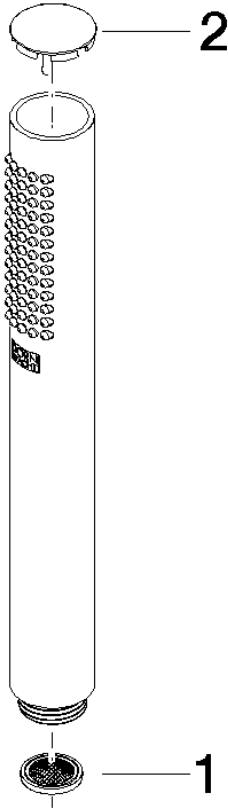

28 029 979

- COMPACT RAIN, max. flow rate 15 l/min (at 3 bar)
- with anti-scale system
- 1/2" connection

Intrinsic protection against back flow.

Fits: IMO, LULU, MADISON, MEM, TARA,
CL.1, LISSÉ, VAIA, META, CYO

	Brushed Chrome	28 029 979-93
	Chrome	28 029 979-00 0010
	Chrome	28 029 979-00
	Brushed Platinum	28 029 979-06 0010
	Brushed Platinum	28 029 979-06
	Platinum	28 029 979-08
	Platinum	28 029 979-08 0010
	Dark Chrome	28 029 979-19 0010
	Dark Chrome	28 029 979-19
	Light Gold	28 029 979-26
	Light Gold	28 029 979-26 0010
	Brushed Durabronze (23kt Gold)	28 029 979-28
	Brushed Durabronze (23kt Gold)	28 029 979-28 0010
	Matte Black	28 029 979-33 0010
	Matte Black	28 029 979-33
	Brushed Champagne (22kt Gold)	28 029 979-46 0010
	Brushed Champagne (22kt Gold)	28 029 979-46
	Champagne (22kt Gold)	28 029 979-47 0010
	Champagne (22kt Gold)	28 029 979-47
	Brushed Chrome	28 029 979-93 0010
	Brushed Dark Platinum	28 029 979-99
	Brushed Dark Platinum	28 029 979-99 0010

28 029 979

mm [inches]

Flow rate chart

28 029 979

Product version from 4/1/2024

Parts for other
finishes can be found
here: [Chrome](#)

SERIES-VARIOUS Hand shower - Brushed Chrome

IMO

28 029 979

Spare parts list

Product version from 4/1/2024

No.	Item Number	Name	Quantity used	Delivery time
	09 23 01 039 90	sieve	2	2