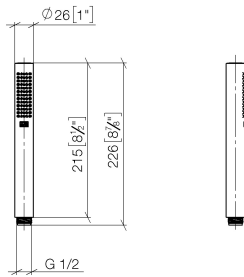

28 029 979

- COMPACT RAIN, max. flow rate 15 l/min (at 3 bar)
- with anti-scale system
- 1/2" connection

Intrinsic protection against back flow.

Fits: IMO, LULU, MADISON, MEM, TARA,
CL.1, LISSÉ, VAIA, META, CYO

28 029 979

mm [inches]

Flow rate chart

28 029 979

Product version from 4/1/2024

Parts for other
finishes can be found
here: [Chrome](#)

SERIES-VARIOUS Hand shower - Brushed Chrome

IMO