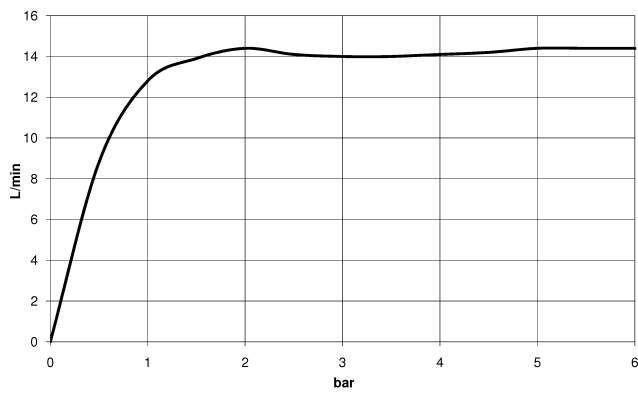

28 029 979

- COMPACT RAIN, max. flow rate 15 l/min (at 3 bar)
- with anti-scale system
- 1/2" connection

Intrinsic protection against back flow.

Fits: IMO, LULU, MADISON, MEM, TARA,
CL.1, LISSÉ, VAIA, META, CYO

	Brushed Chrome	28 029 979-93
	Chrome	28 029 979-00 0010
	Chrome	28 029 979-00
	Brushed Platinum	28 029 979-06 0010
	Brushed Platinum	28 029 979-06
	Platinum	28 029 979-08
	Platinum	28 029 979-08 0010
	Dark Chrome	28 029 979-19 0010
	Dark Chrome	28 029 979-19
	Light Gold	28 029 979-26
	Light Gold	28 029 979-26 0010
	Brushed Durabronze (23kt Gold)	28 029 979-28
	Brushed Durabronze (23kt Gold)	28 029 979-28 0010
	Matte Black	28 029 979-33 0010
	Matte Black	28 029 979-33
	Brushed Champagne (22kt Gold)	28 029 979-46 0010
	Brushed Champagne (22kt Gold)	28 029 979-46
	Champagne (22kt Gold)	28 029 979-47 0010
	Champagne (22kt Gold)	28 029 979-47
	Brushed Chrome	28 029 979-93 0010
	Brushed Dark Platinum	28 029 979-99
	Brushed Dark Platinum	28 029 979-99 0010

28 029 979

mm [inches]

Flow rate chart

28 029 979

Product version from 4/1/2024

Parts for other
finishes can be found
here: [Chrome](#)

SERIES-VARIOUS Hand shower - Brushed Chrome

IMO